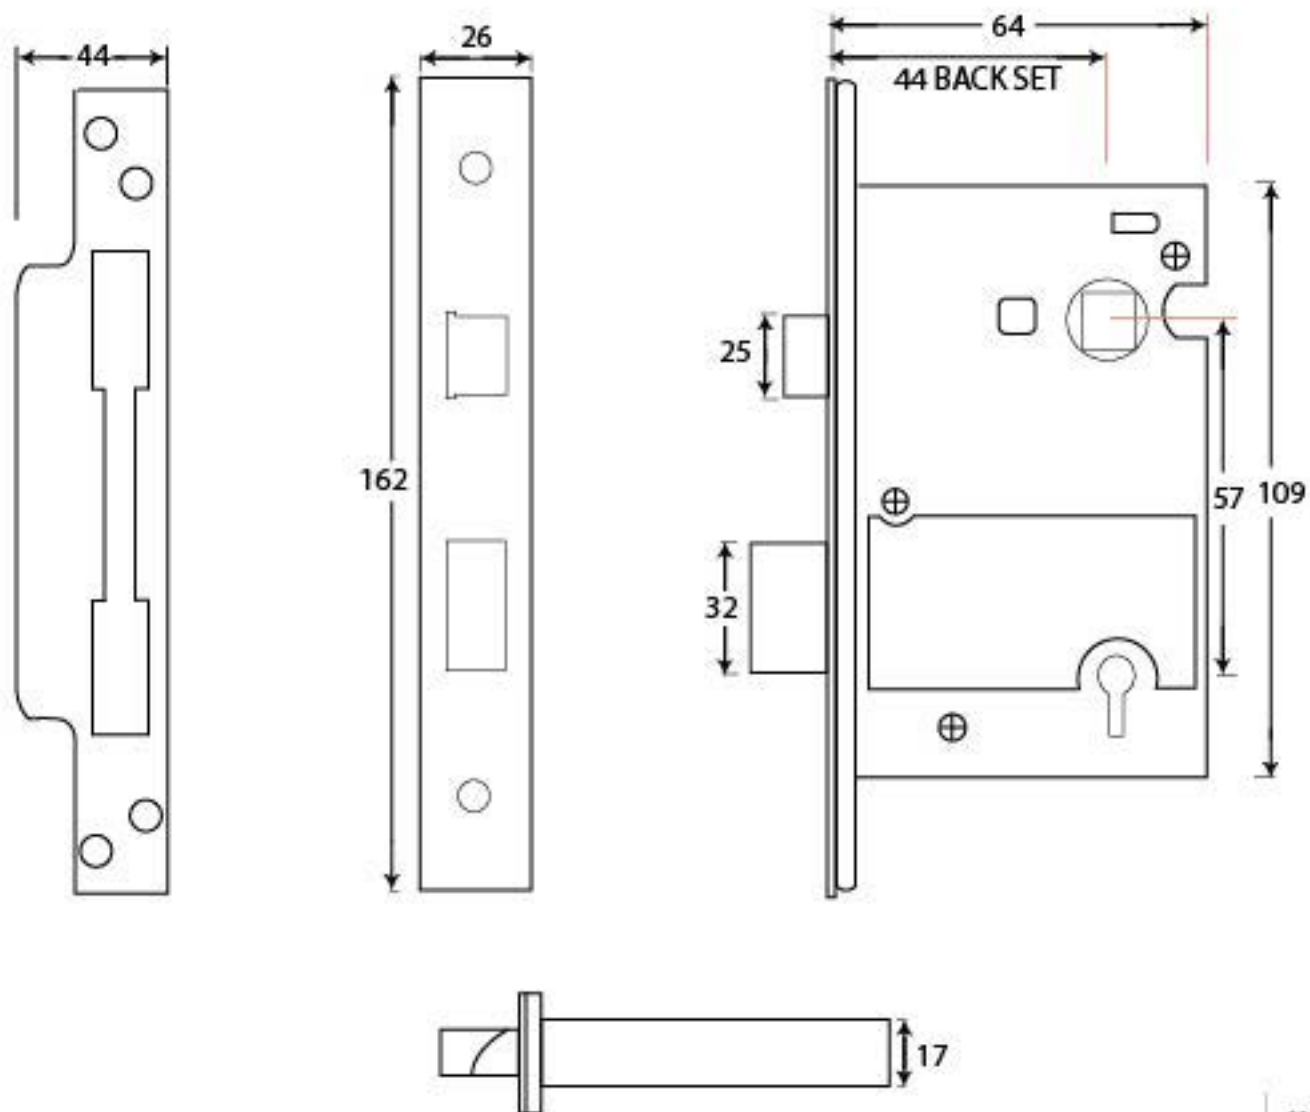

PRODUCT CODE 91057

HANDFORGED
TRADITIONAL
IRON MONGERY

Due to the hand crafted nature of our products all measurements are approximate and should be used as a guide only