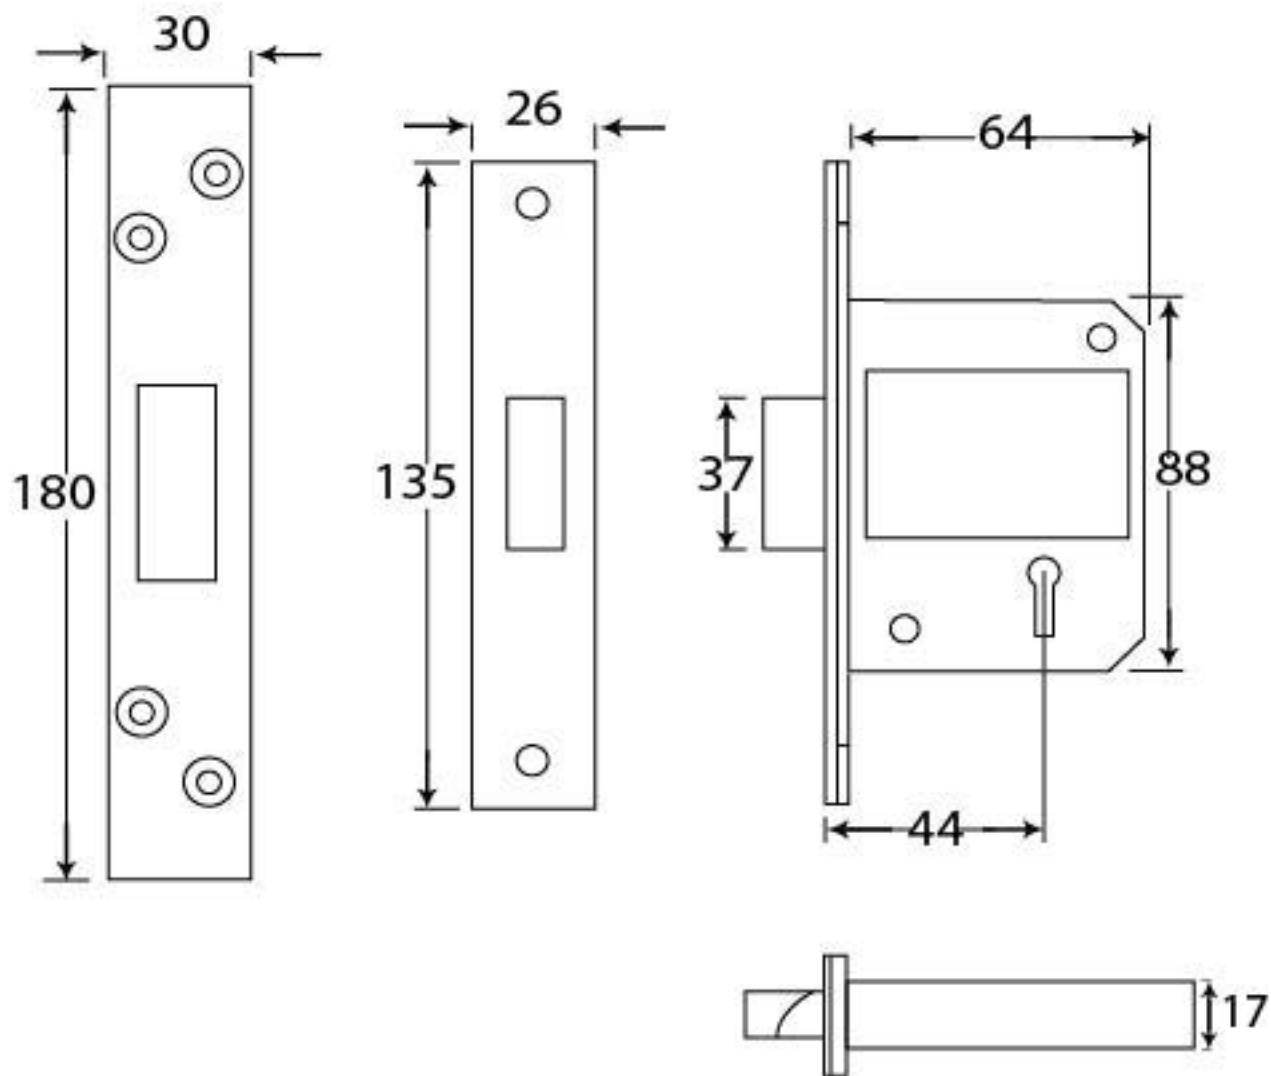

PRODUCT CODE 91058

HANDFORGED  
TRADITIONAL  
IRON MONGERY

Due to the hand crafted nature of our products all measurements are approximate and should be used as a guide only