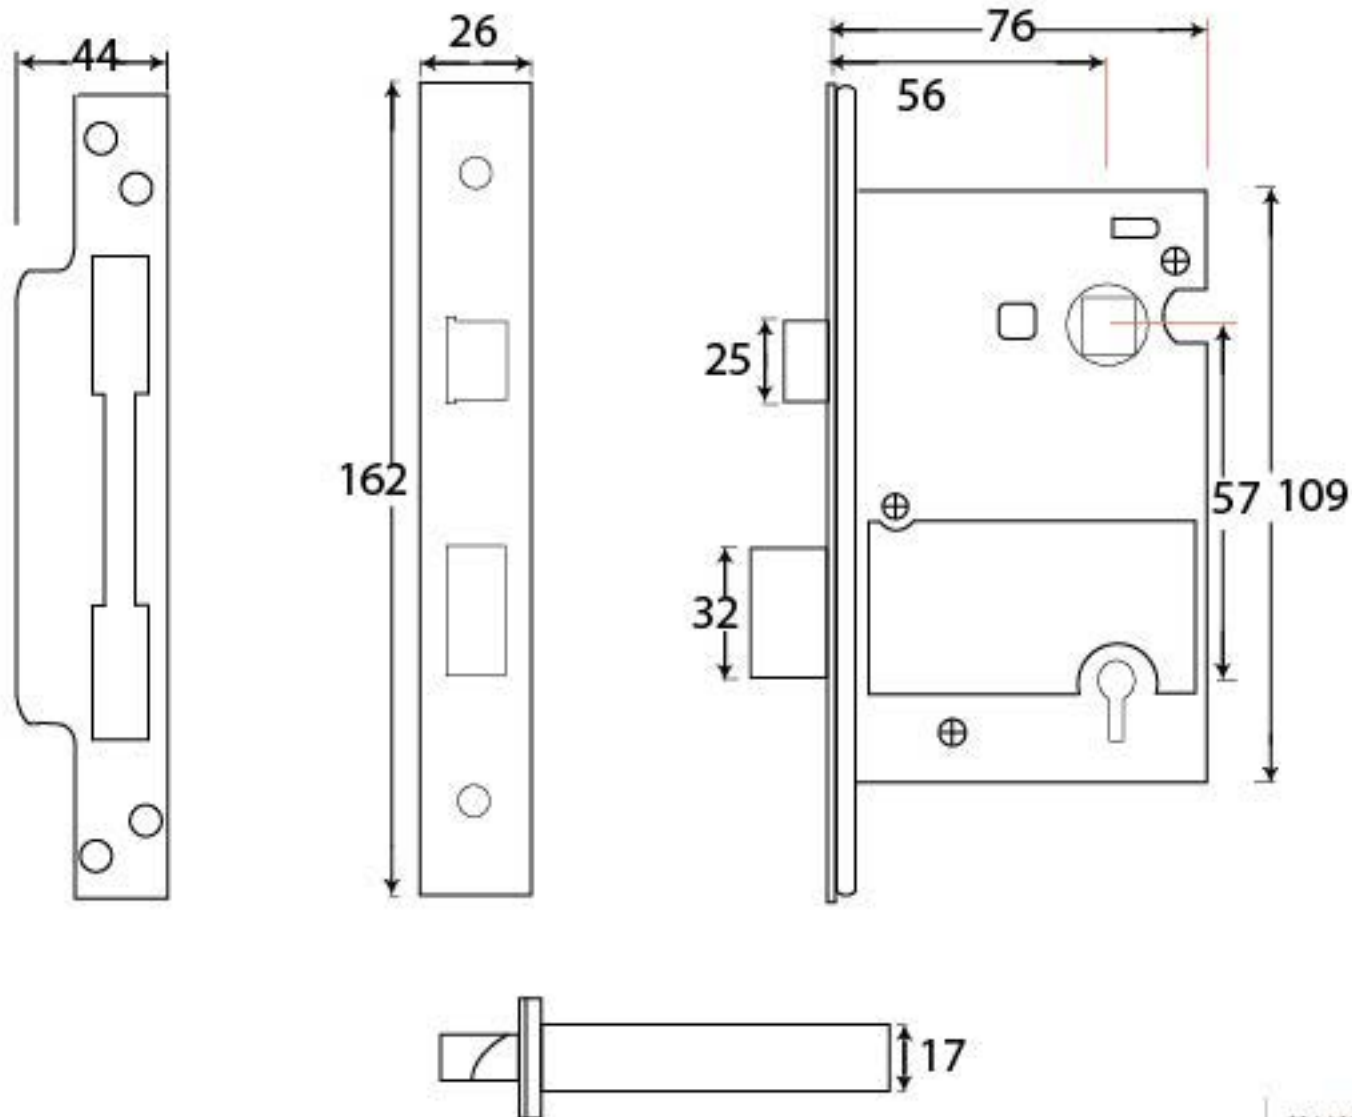

PRODUCT CODE 91060

HANDFORGED
TRADITIONAL
IRON MONGERY

Due to the hand crafted nature of our products all measurements are approximate and should be used as a guide only