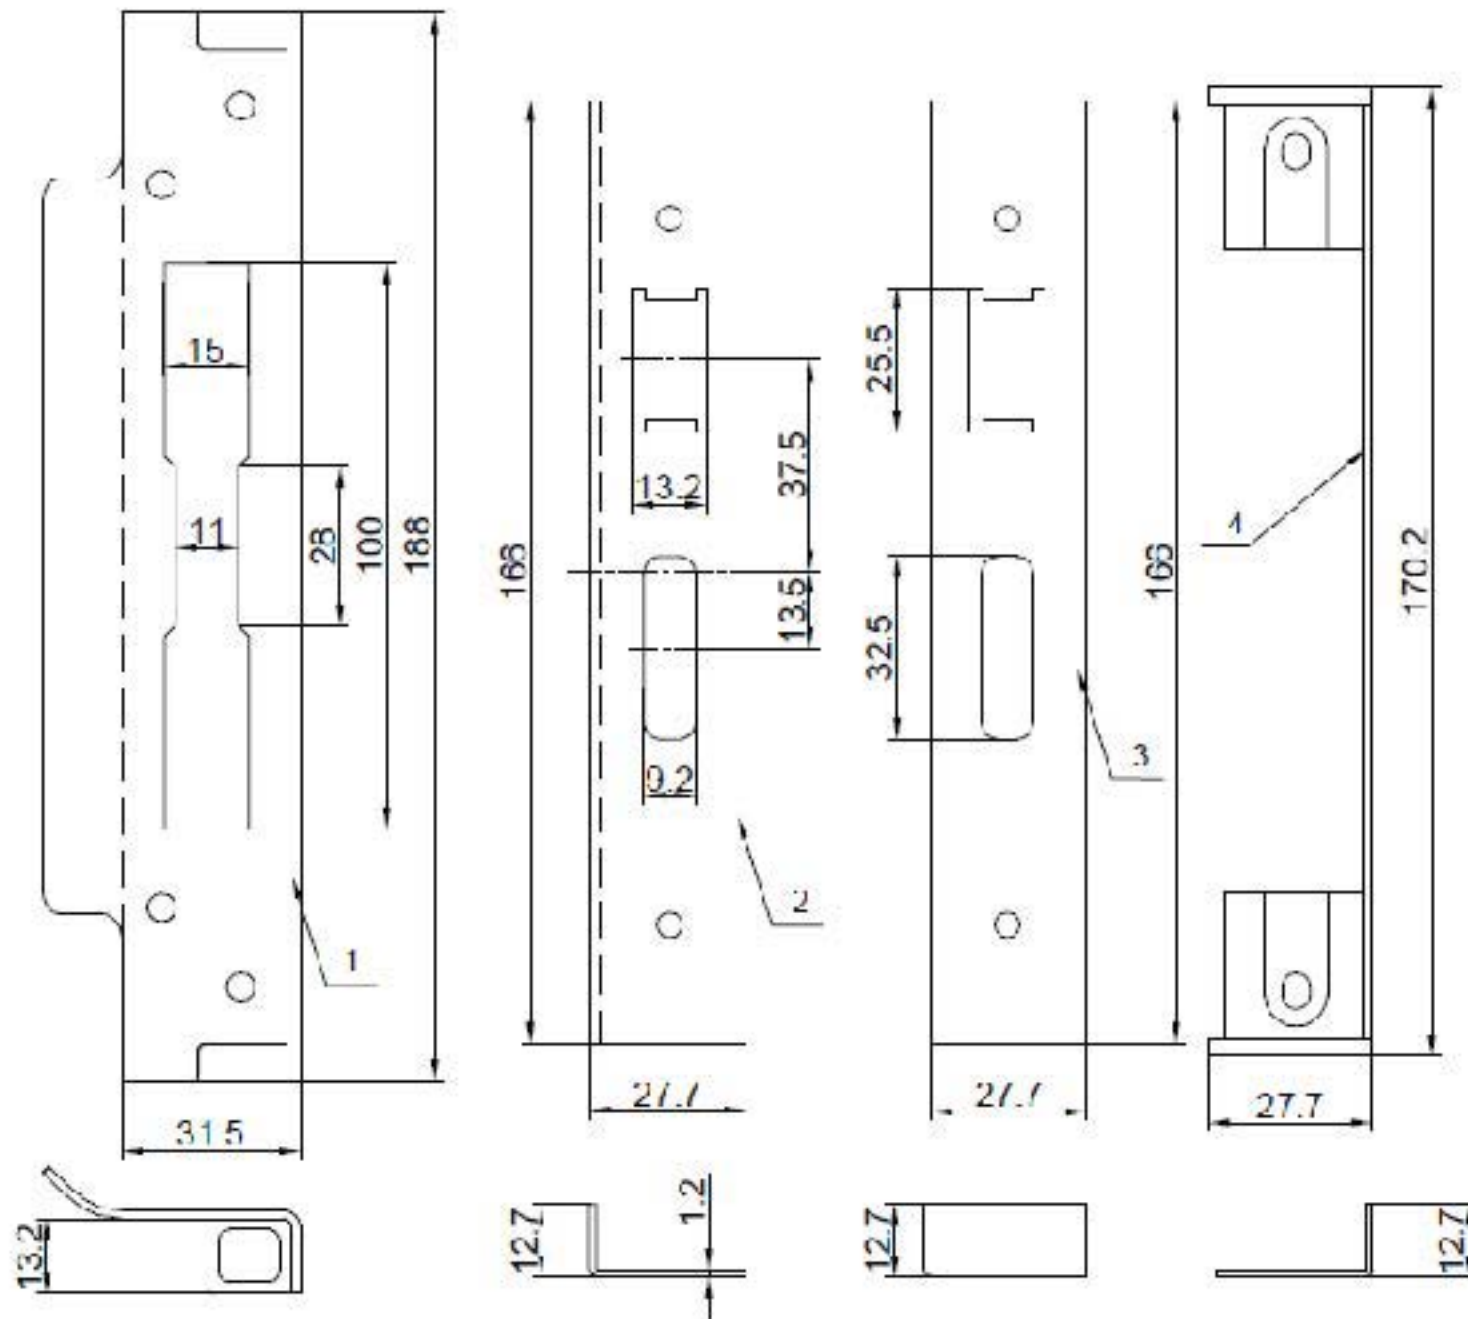

PRODUCT CODE 91061

- 1. = Striker
- 2. = Left Forend
- 3. = Right Forend
- 4. = Support

HANDFORGED
TRADITIONAL
IRON MONGERY

Due to the hand crafted nature of our products all measurements are approximate and should be used as a guide only