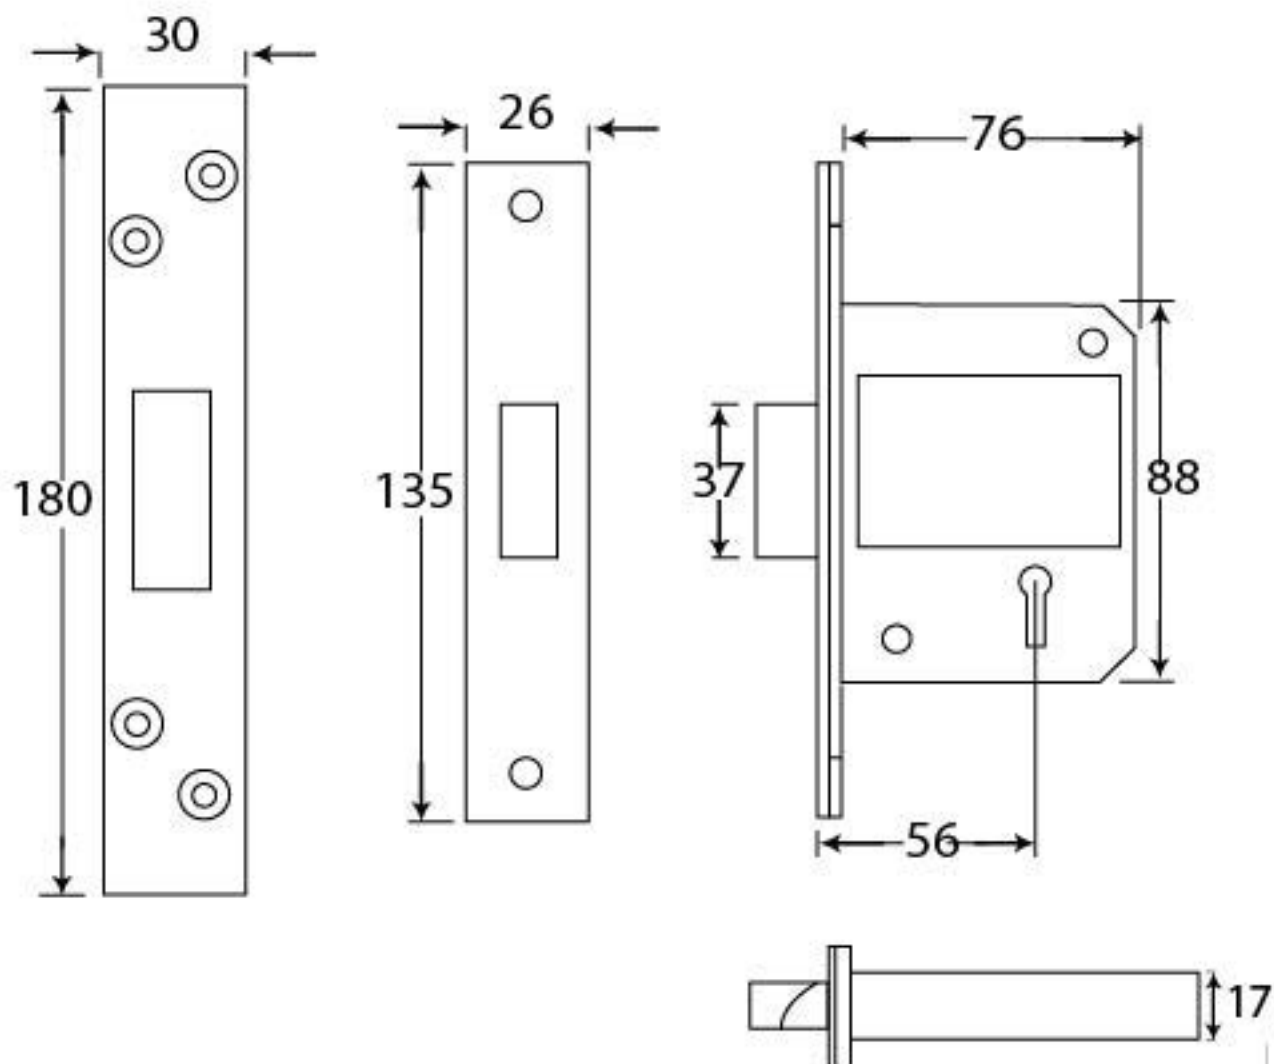

PRODUCT CODE 91062

HANDFORGED
TRADITIONAL
IRON MONGERY

Due to the hand crafted nature of our products all measurements are approximate and should be used as a guide only