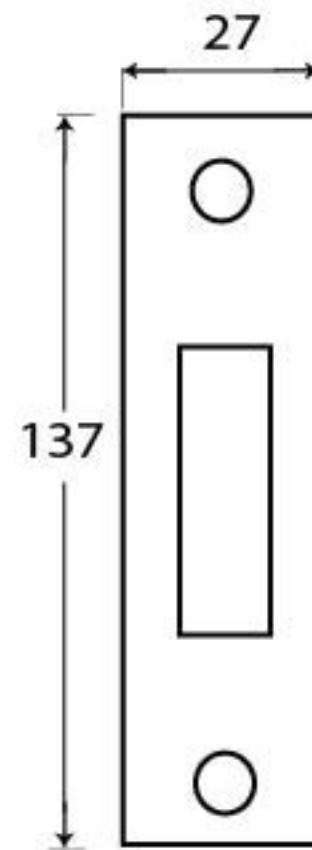

PRODUCT CODE 91063

HANDFORGED
TRADITIONAL
IRON MONGERY

Due to the hand crafted nature of our products all measurements are approximate and should be used as a guide only