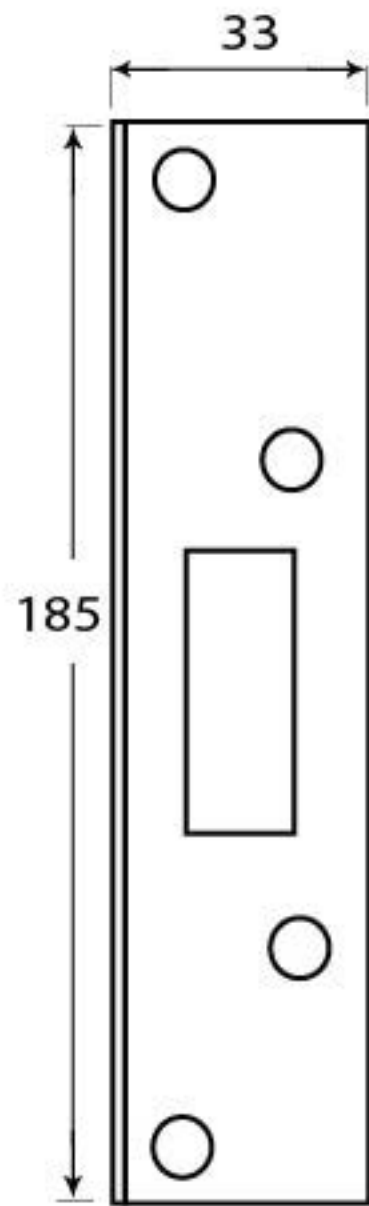

PRODUCT CODE 91063

HANDFORGED
TRADITIONAL
IRON MONGERY

Due to the hand crafted nature of our products all measurements are approximate and should be used as a guide only