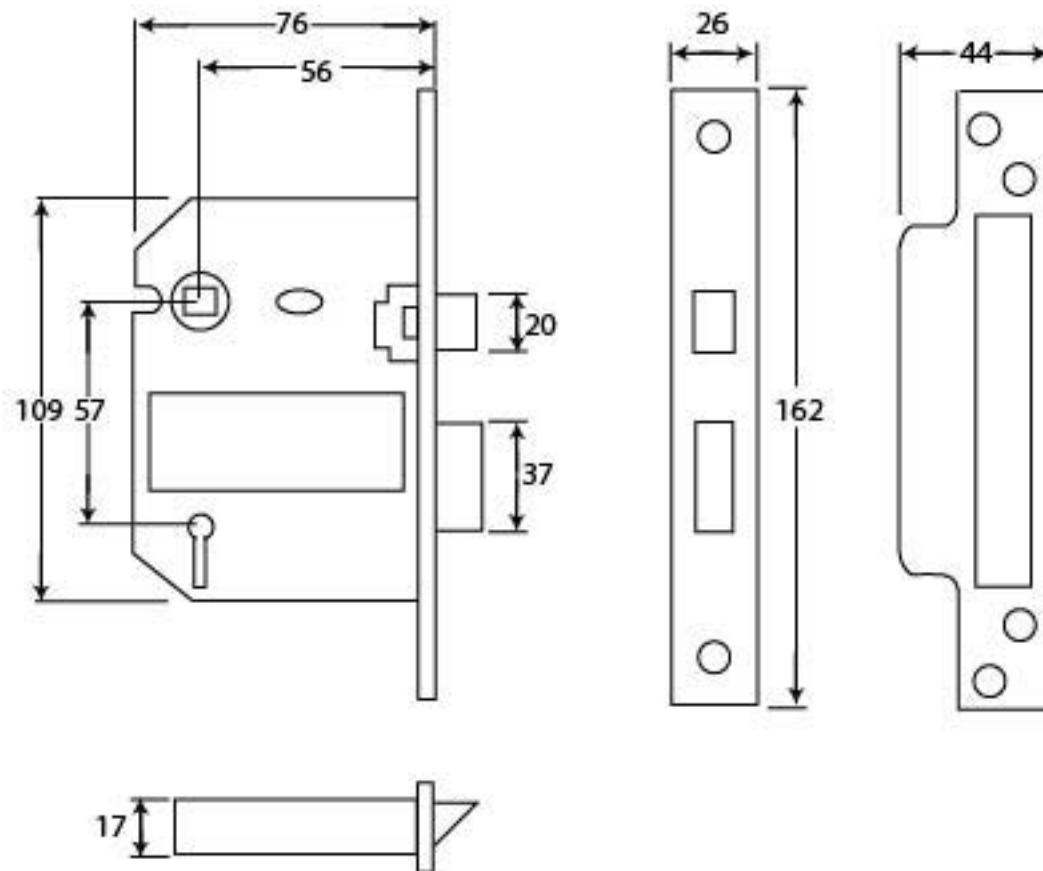

PRODUCT CODE 91064

HANDFORGED
TRADITIONAL
IRON MONGERY

Due to the hand crafted nature of our products all measurements are approximate and should be used as a guide only