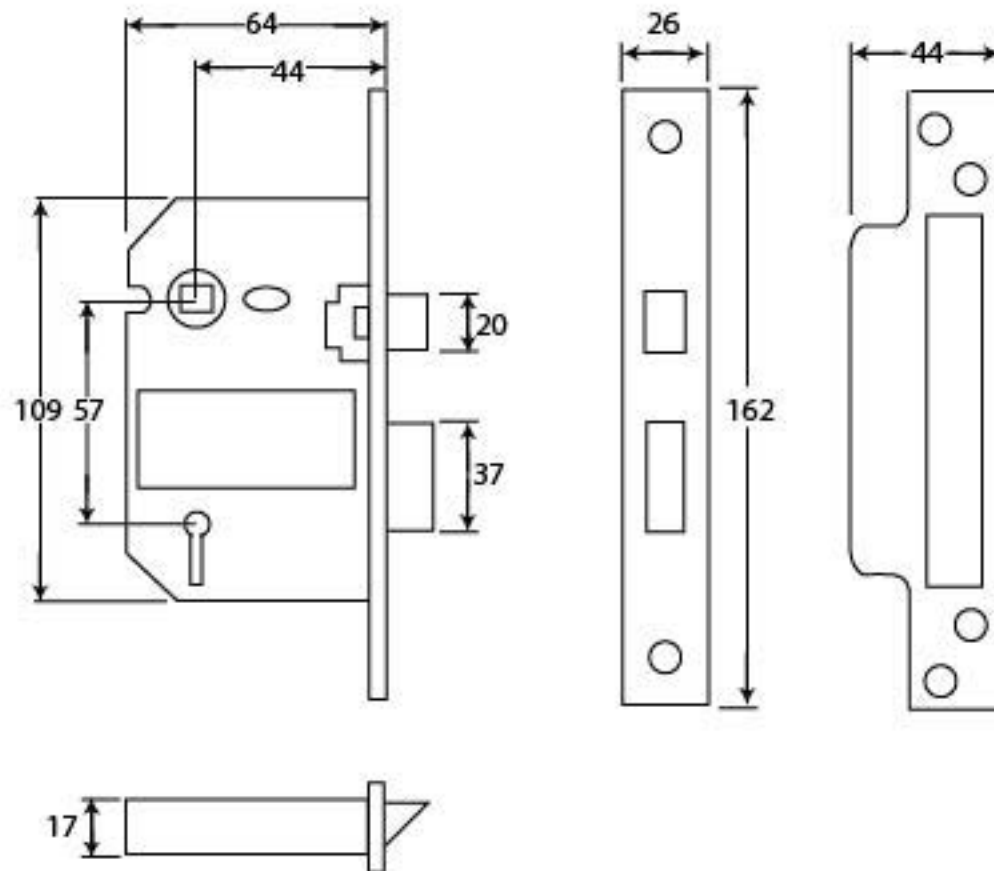

PRODUCT CODE 91065

HANDFORGED  
TRADITIONAL  
IRON MONGERY

Due to the hand crafted nature of our products all measurements are approximate and should be used as a guide only