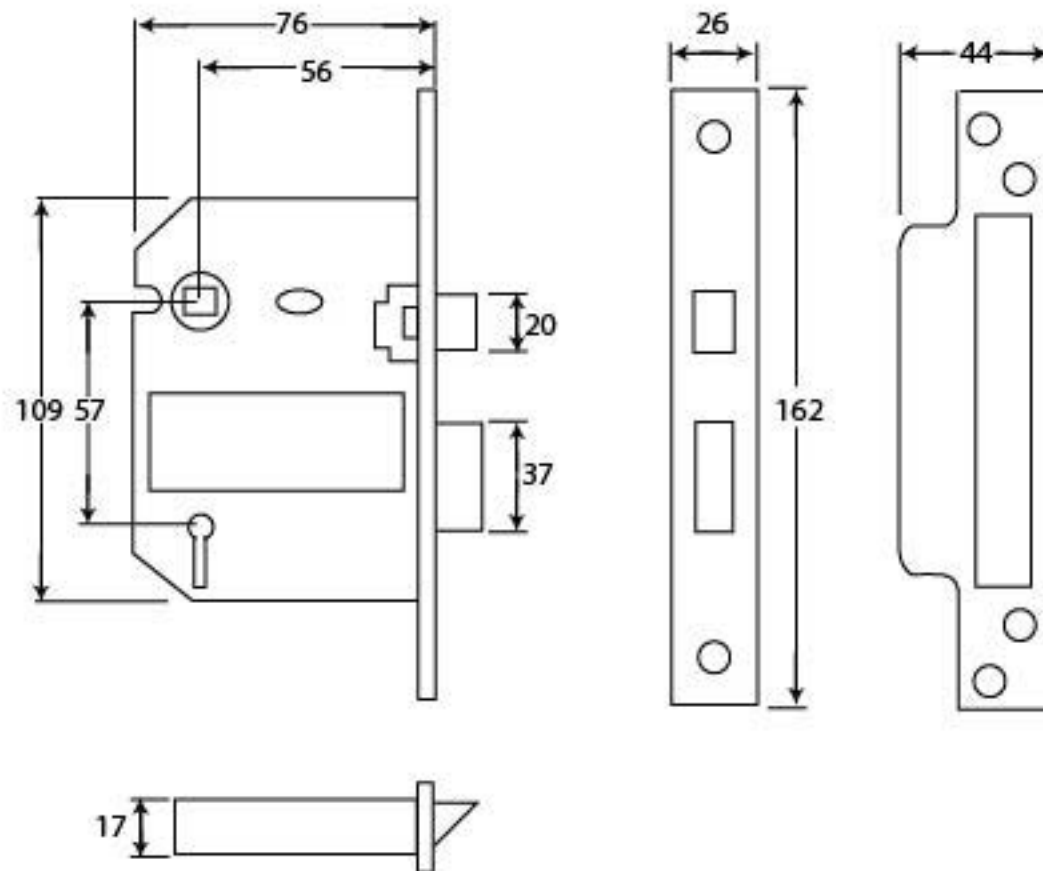

PRODUCT CODE 91066

HANDFORGED
TRADITIONAL
IRON MONGERY

Due to the hand crafted nature of our products all measurements are approximate and should be used as a guide only