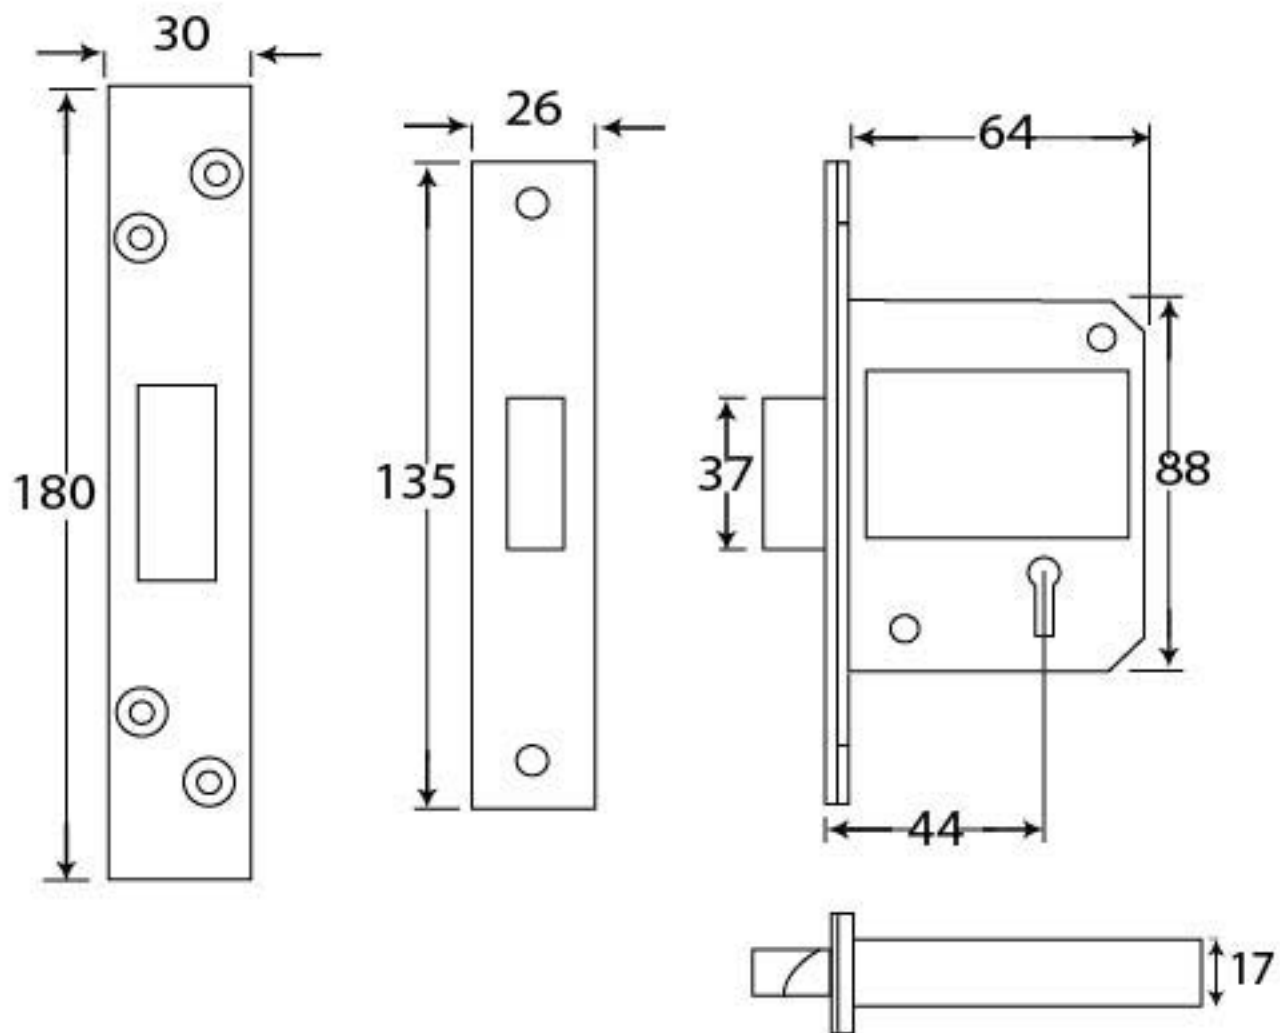

PRODUCT CODE 91067

HANDFORGED  
TRADITIONAL  
IRON MONGERY

Due to the hand crafted nature of our products all measurements are approximate and should be used as a guide only