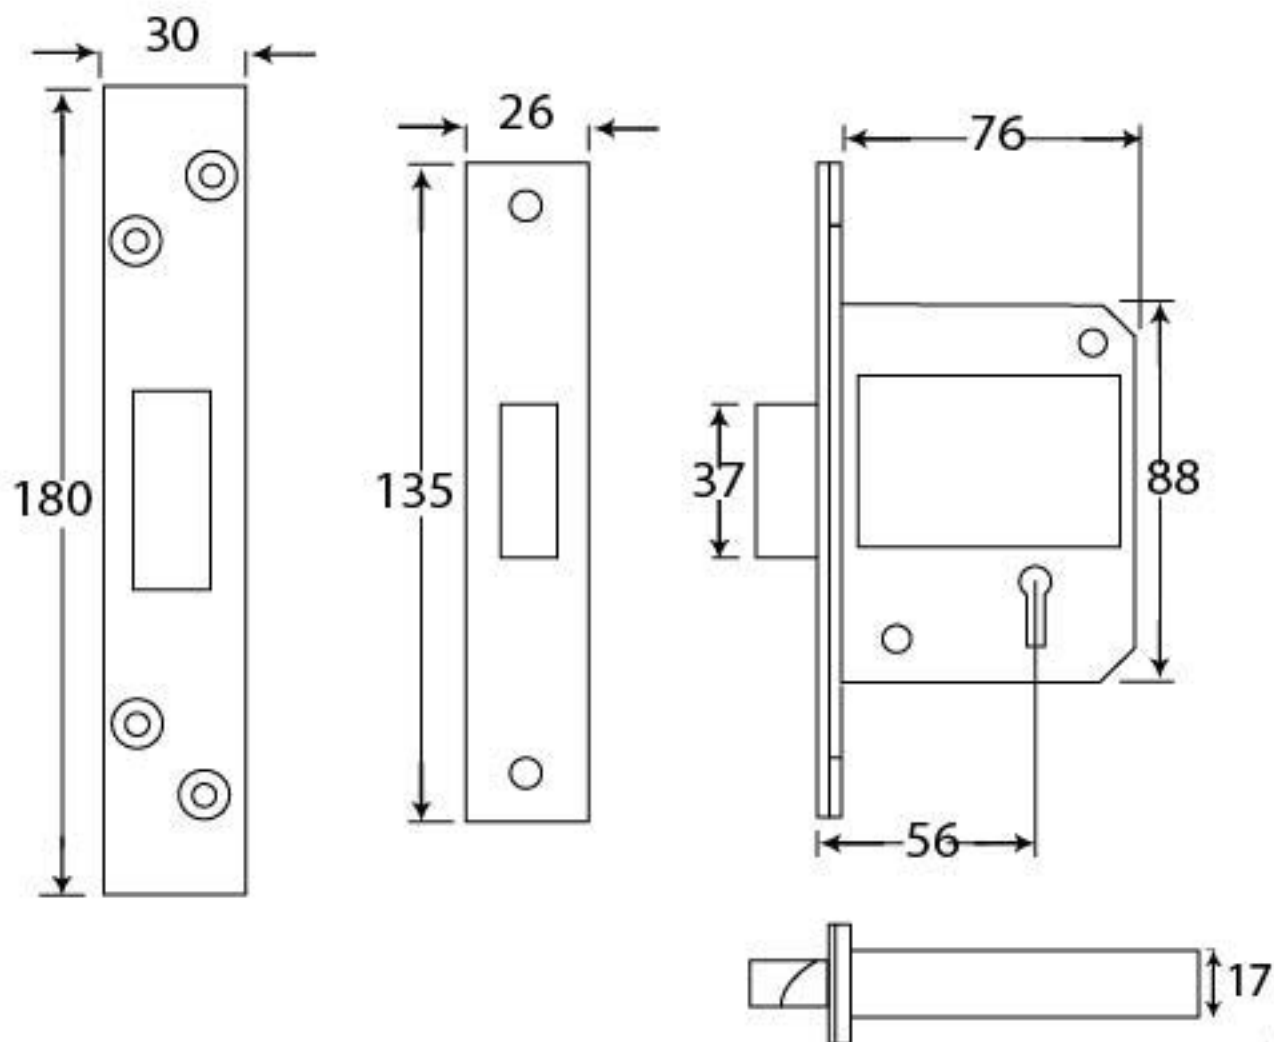

PRODUCT CODE 91068

HANDFORGED
TRADITIONAL
IRON MONGERY

Due to the hand crafted nature of our products all measurements are approximate and should be used as a guide only