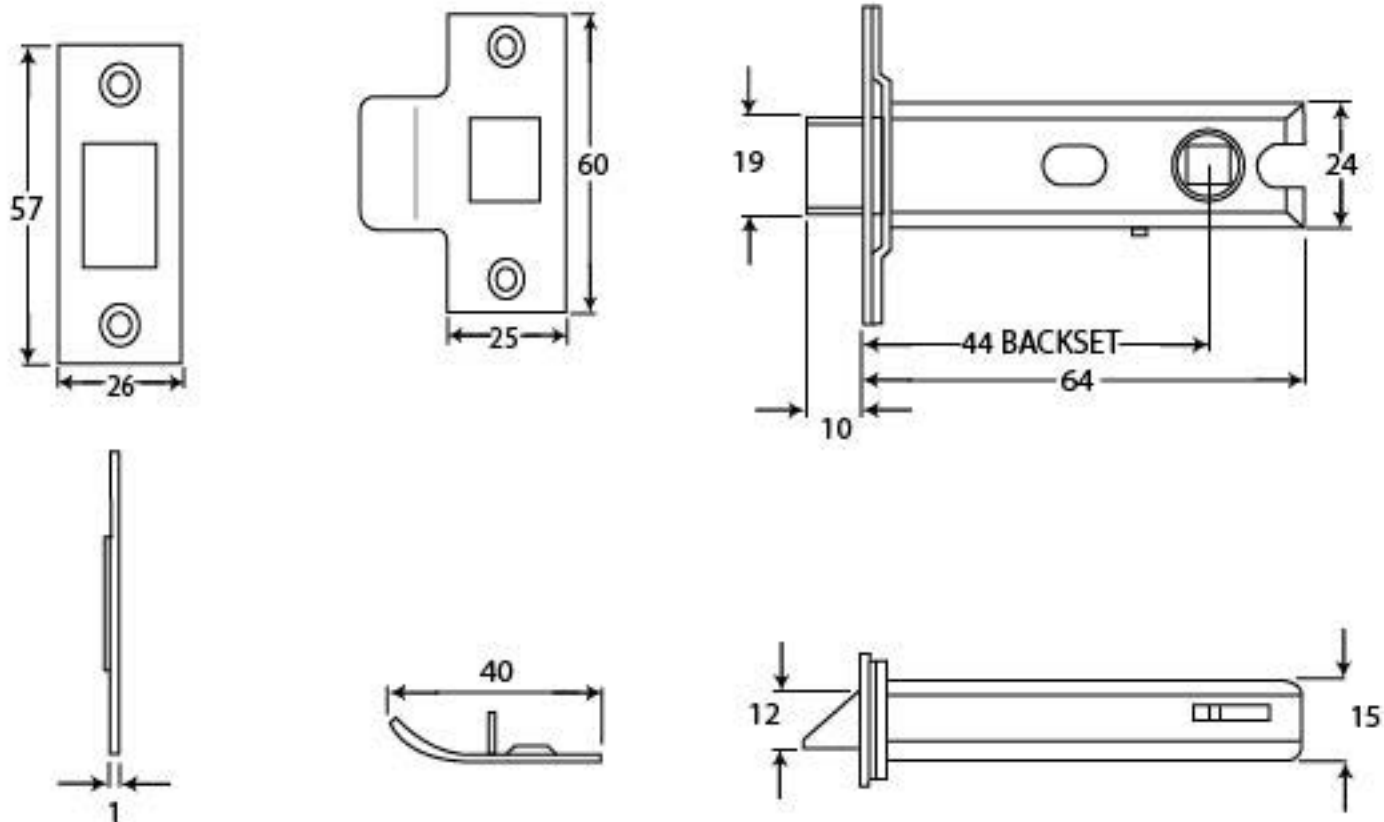

PRODUCT CODE 91069

HANDFORGED
TRADITIONAL
IRON MONGERY

Due to the hand crafted nature of our products all measurements are approximate and should be used as a guide only