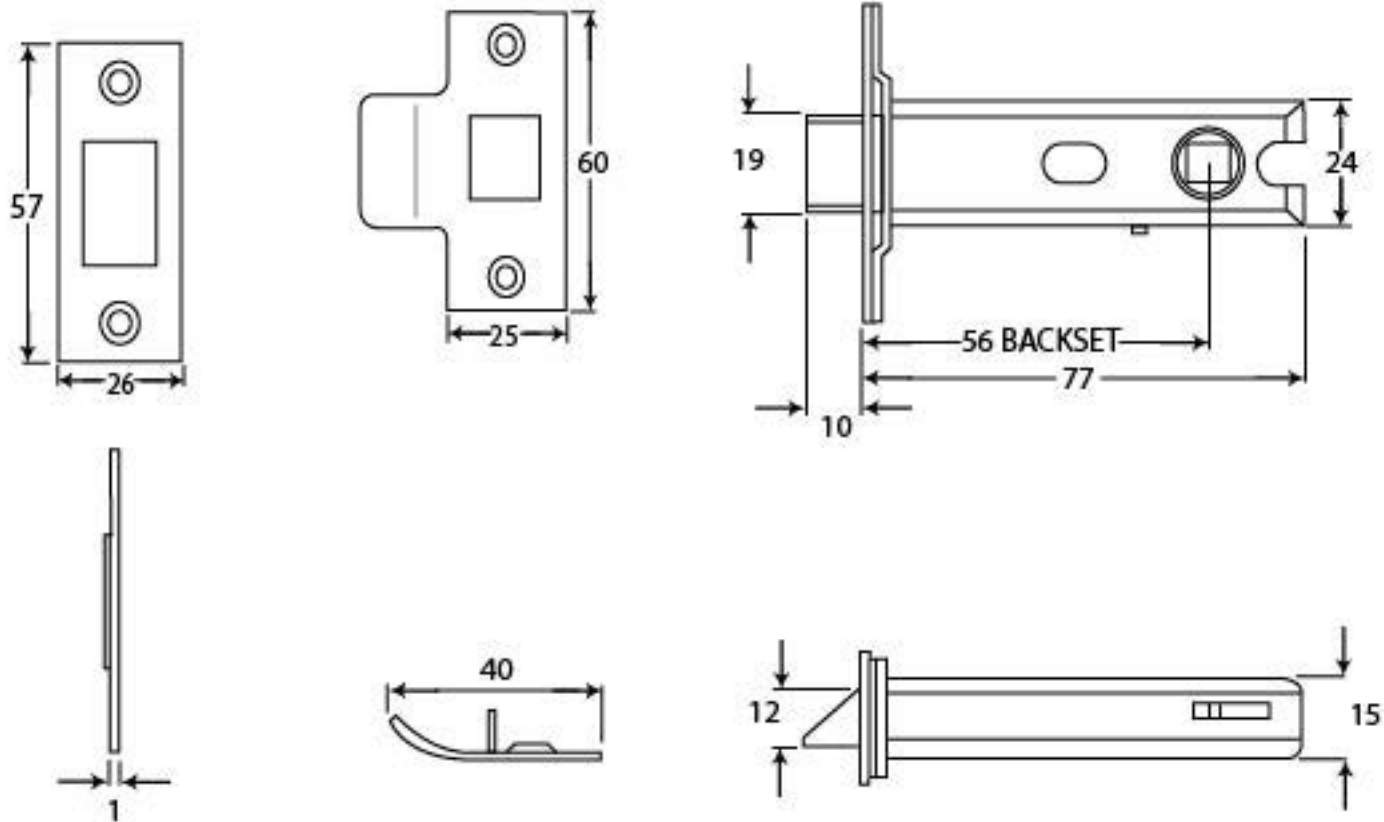

PRODUCT CODE 91070

HANDFORGED
TRADITIONAL
IRON MONGERY

Due to the hand crafted nature of our products all measurements are approximate and should be used as a guide only