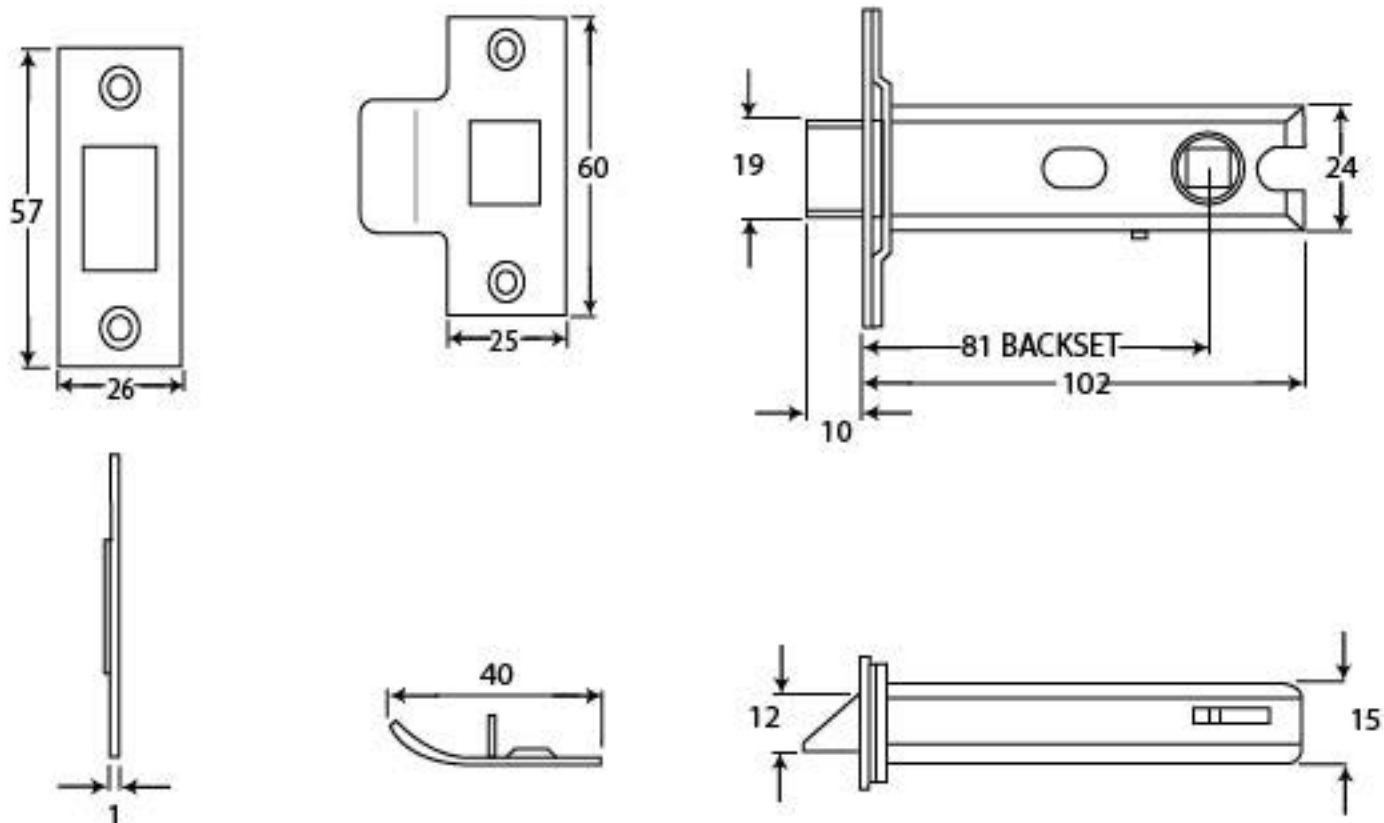

PRODUCT CODE 91071

HANDFORGED
TRADITIONAL
IRON MONGERY

Due to the hand crafted nature of our products all measurements are approximate and should be used as a guide only