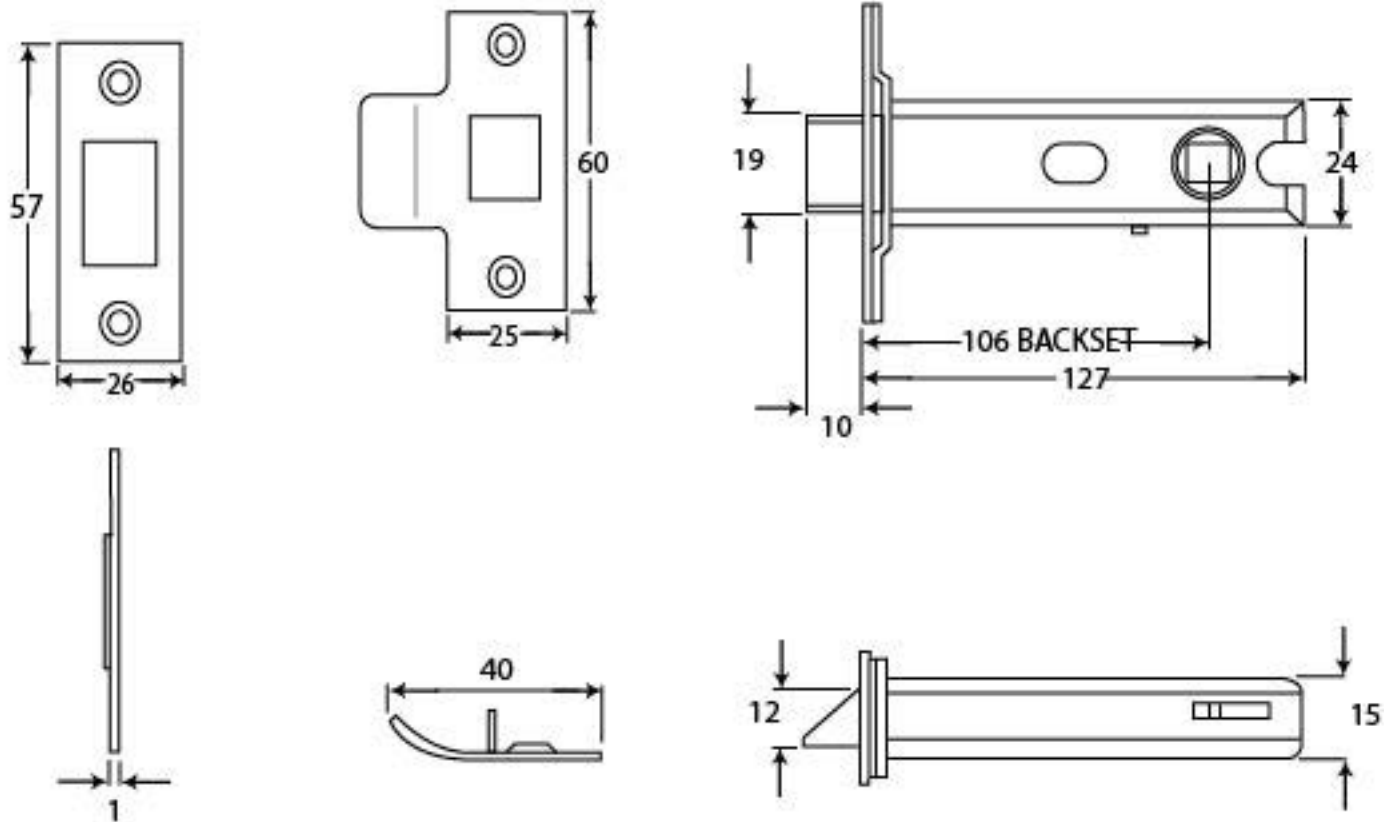

PRODUCT CODE 91072

HANDFORGED
TRADITIONAL
IRON MONGERY

Due to the hand crafted nature of our products all measurements are approximate and should be used as a guide only