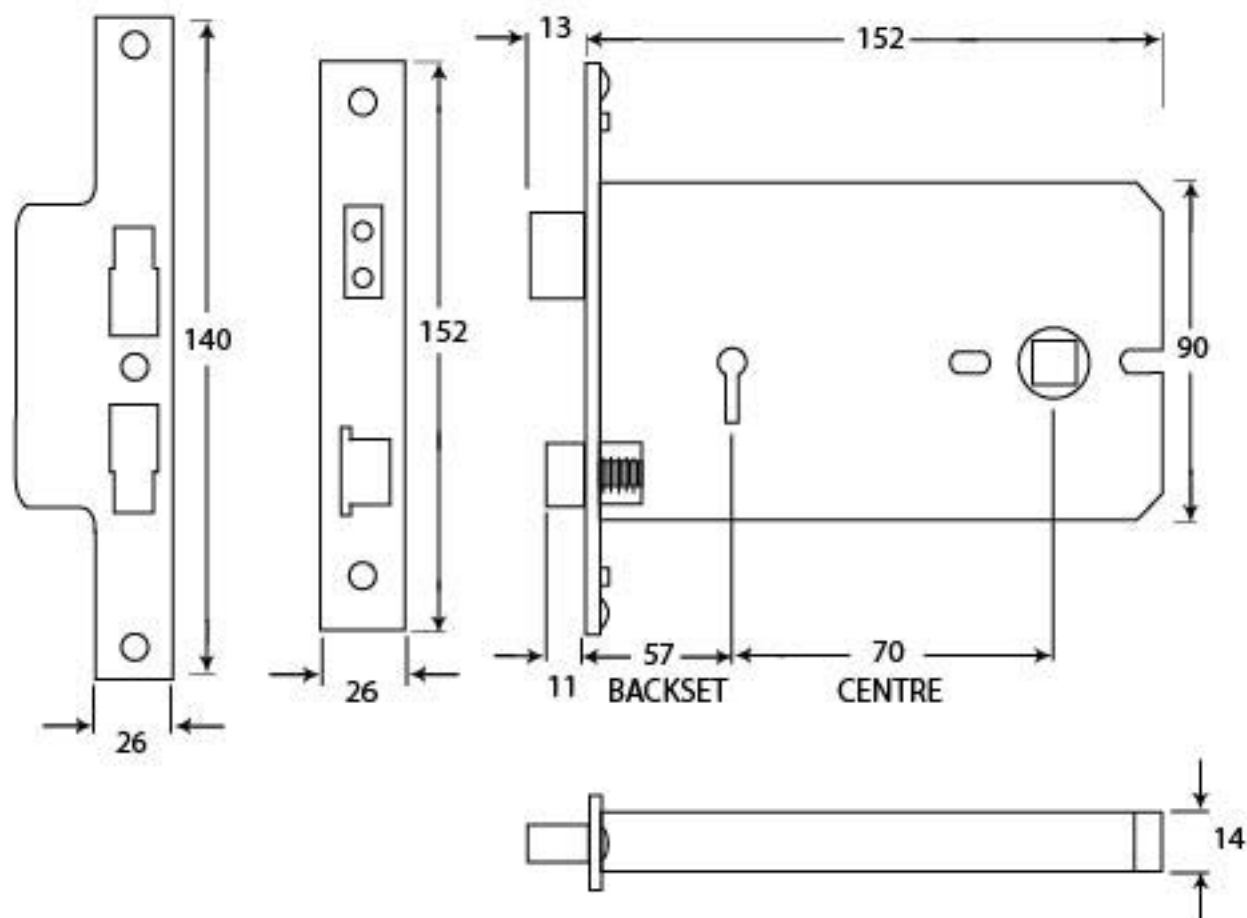

PRODUCT CODE 91073

HANDFORGED  
TRADITIONAL  
IRON MONGERY

Due to the hand crafted nature of our products all measurements are approximate and should be used as a guide only