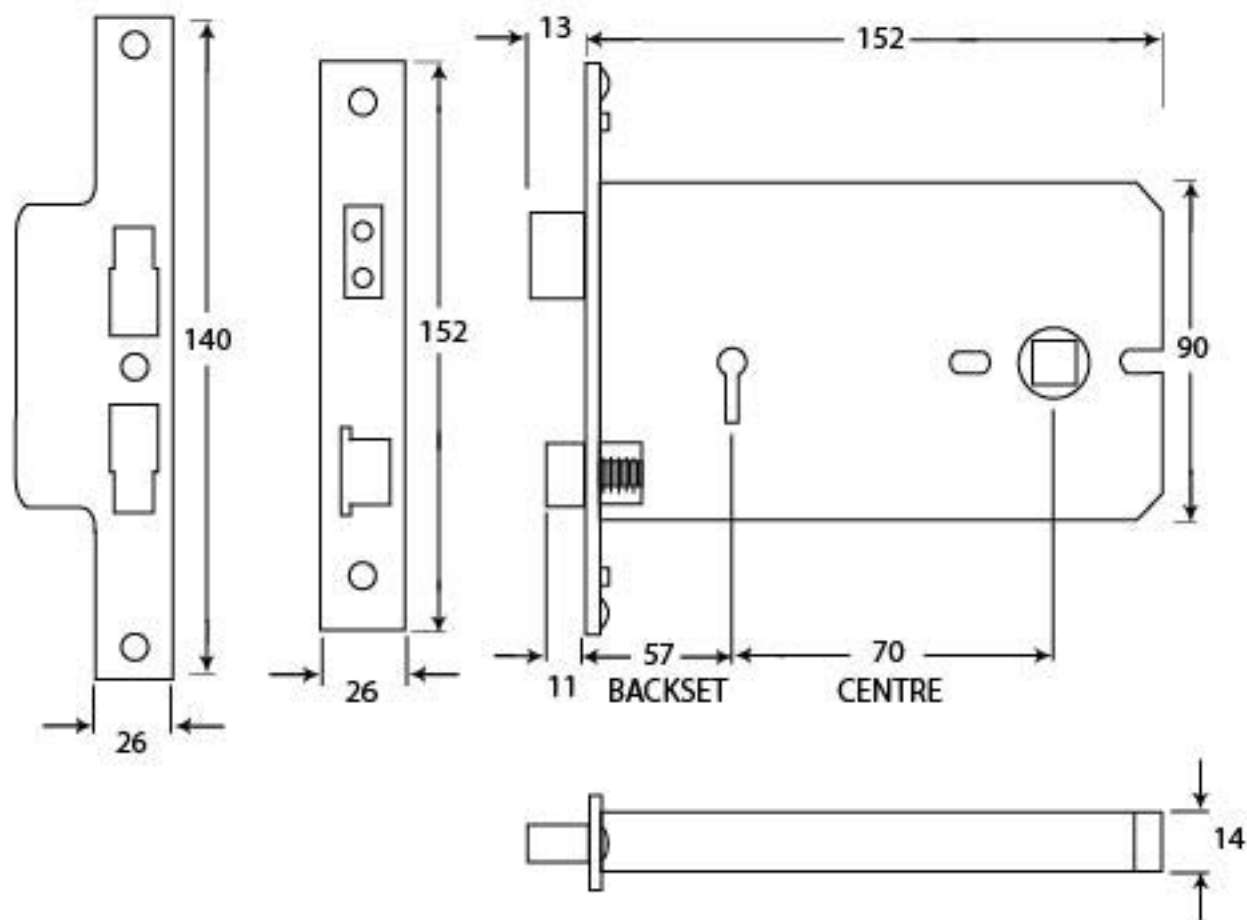

PRODUCT CODE 91074

HANDFORGED
TRADITIONAL
IRON MONGERY

Due to the hand crafted nature of our products all measurements are approximate and should be used as a guide only