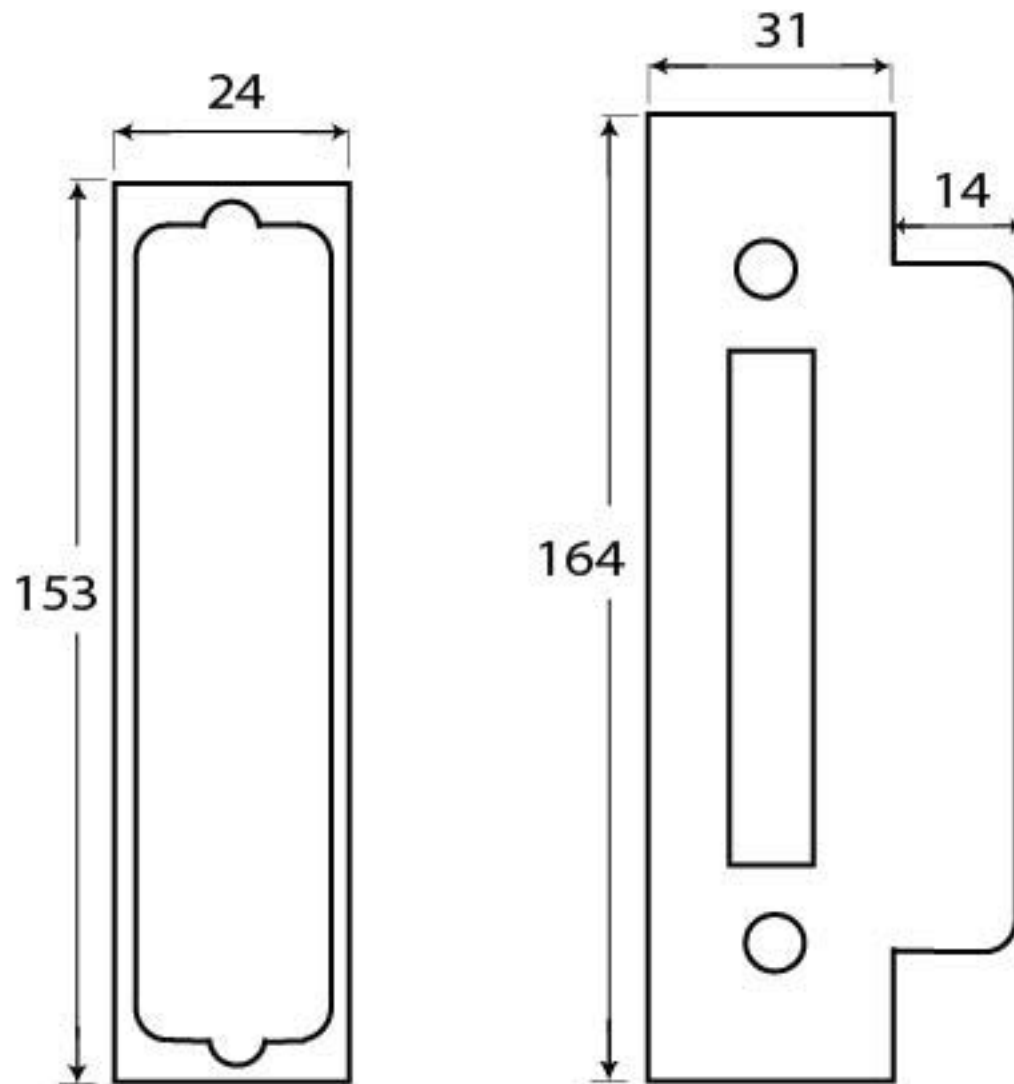

PRODUCT CODE 91075

HANDFORGED
TRADITIONAL
IRON MONGERY

Due to the hand crafted nature of our products all measurements are approximate and should be used as a guide only