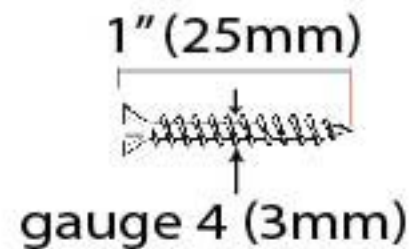

PRODUCT CODE 91076

HANDFORGED
TRADITIONAL
IRON MONGERY

Due to the hand crafted nature of our products all measurements are approximate and should be used as a guide only