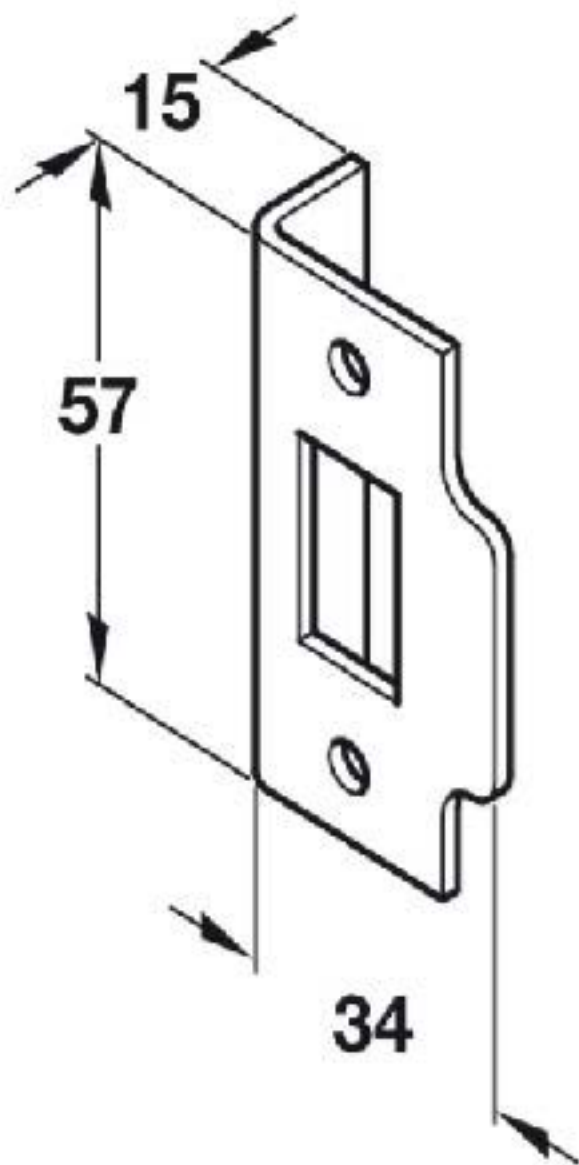

PRODUCT CODE 91076

HANDFORGED
TRADITIONAL
IRON MONGERY

Due to the hand crafted nature of our products all measurements are approximate and should be used as a guide only