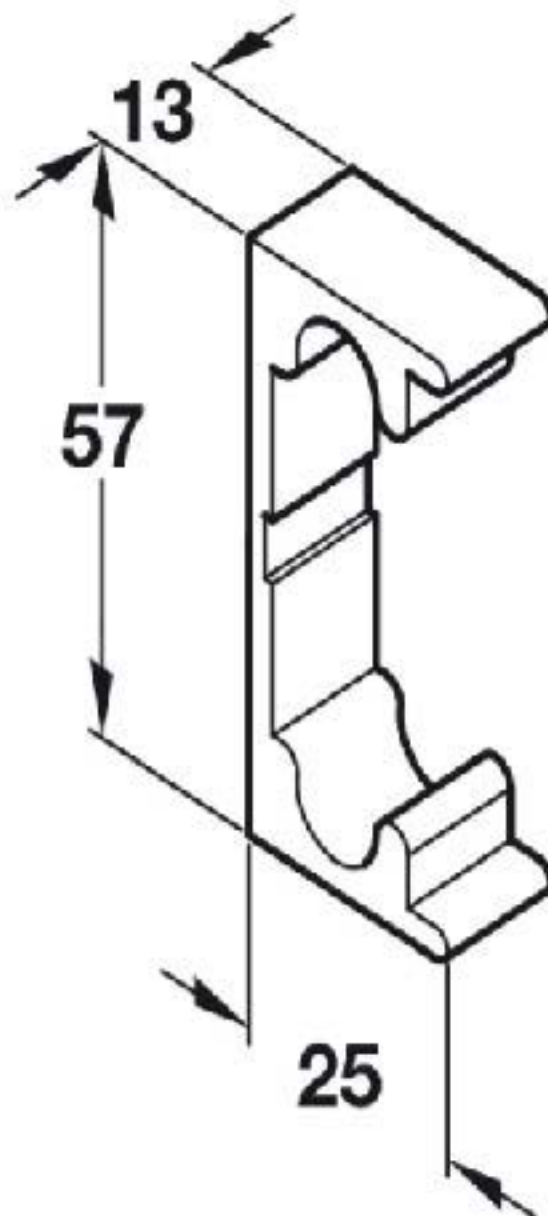

PRODUCT CODE 91076

HANDFORGED
TRADITIONAL
IRON MONGERY

Due to the hand crafted nature of our products all measurements are approximate and should be used as a guide only