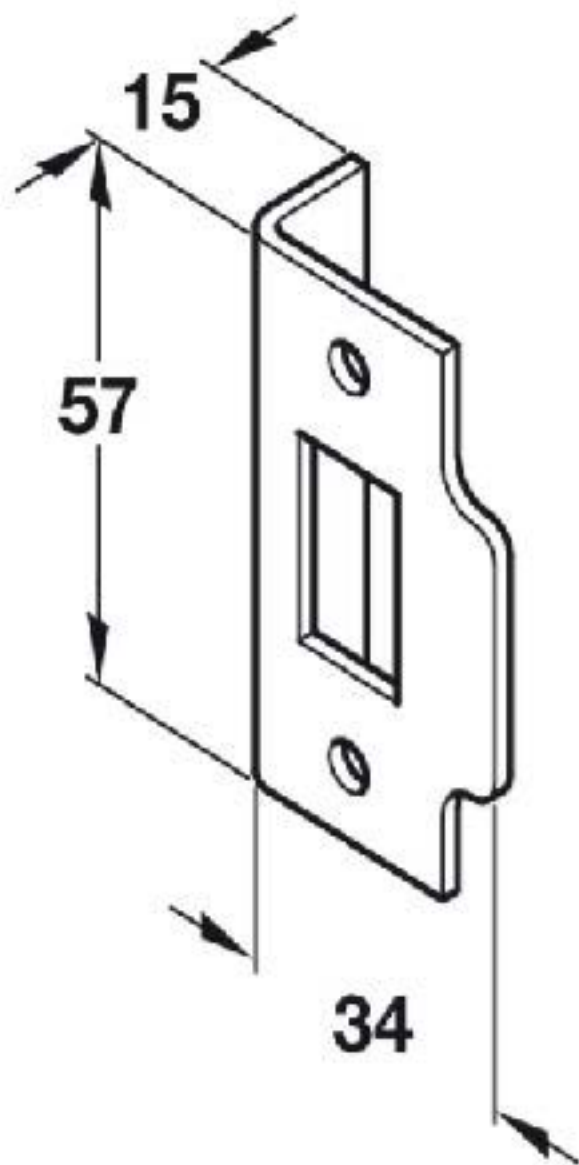

PRODUCT CODE 91077

HANDFORGED  
TRADITIONAL  
IRON MONGERY

Due to the hand crafted nature of our products all measurements are approximate and should be used as a guide only