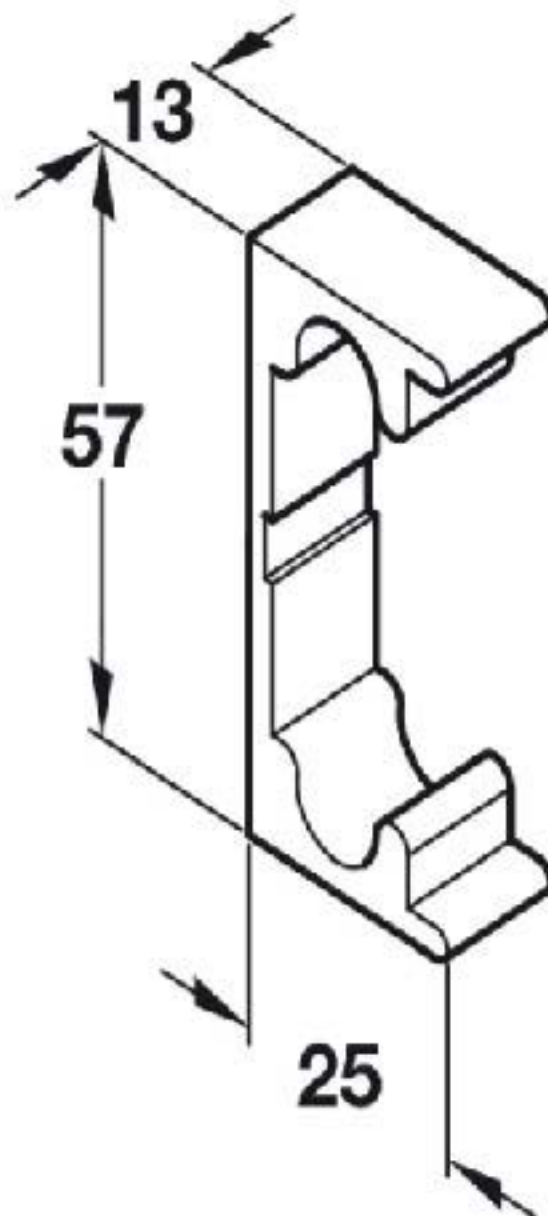

PRODUCT CODE 91077

HANDFORGED  
TRADITIONAL  
IRON MONGERY

Due to the hand crafted nature of our products all measurements are approximate and should be used as a guide only