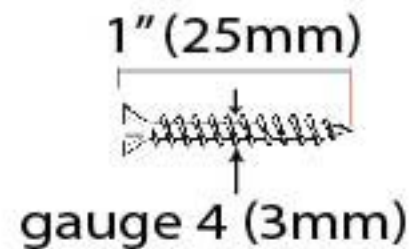

PRODUCT CODE 91077

HANDFORGED  
TRADITIONAL  
IRON MONGERY

Due to the hand crafted nature of our products all measurements are approximate and should be used as a guide only