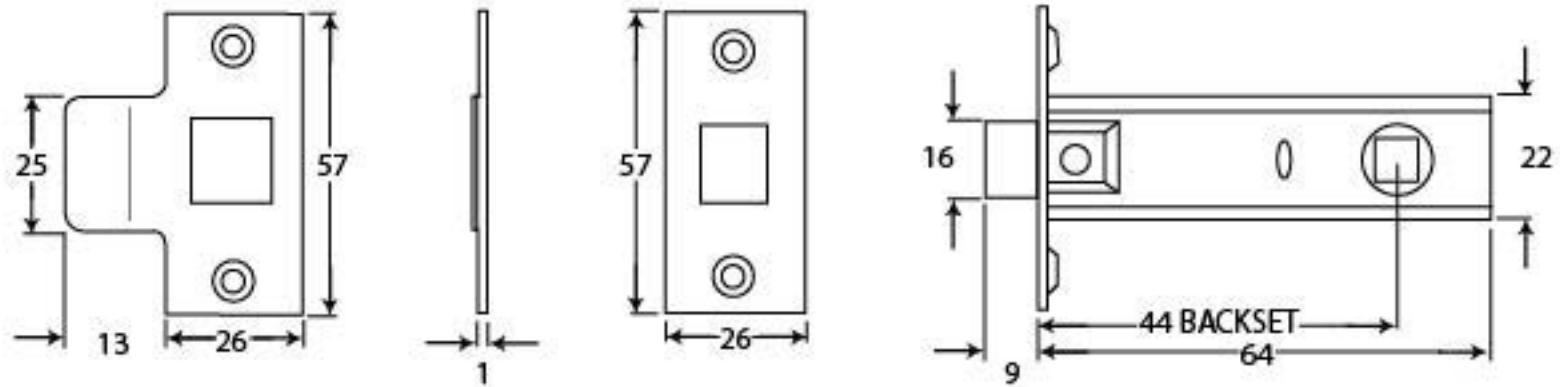

PRODUCT CODE 91078

HANDFORGED
TRADITIONAL
IRON MONGERY

Due to the hand crafted nature of our products all measurements are approximate and should be used as a guide only