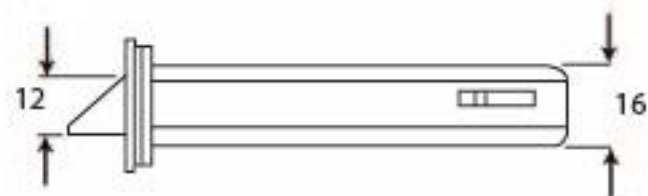

PRODUCT CODE 91079

HANDFORGED
TRADITIONAL
IRON MONGERY

Due to the hand crafted nature of our products all measurements are approximate and should be used as a guide only