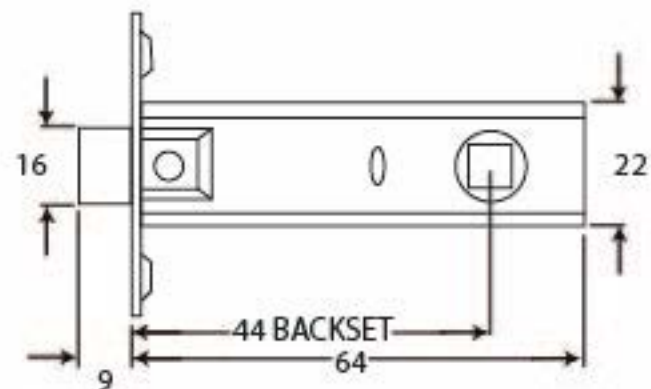

PRODUCT CODE 91079

HANDFORGED
TRADITIONAL
IRON MONGERY

Due to the hand crafted nature of our products all measurements are approximate and should be used as a guide only