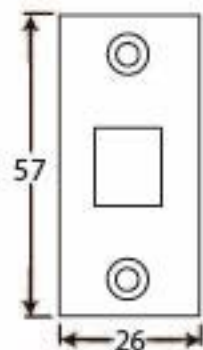

PRODUCT CODE 91079

HANDFORGED
TRADITIONAL
IRON MONGERY

Due to the hand crafted nature of our products all measurements are approximate and should be used as a guide only