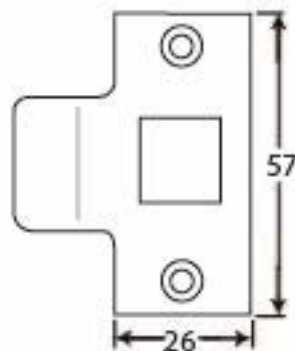

PRODUCT CODE 91079

HANDFORGED
TRADITIONAL
IRON MONGERY

Due to the hand crafted nature of our products all measurements are approximate and should be used as a guide only