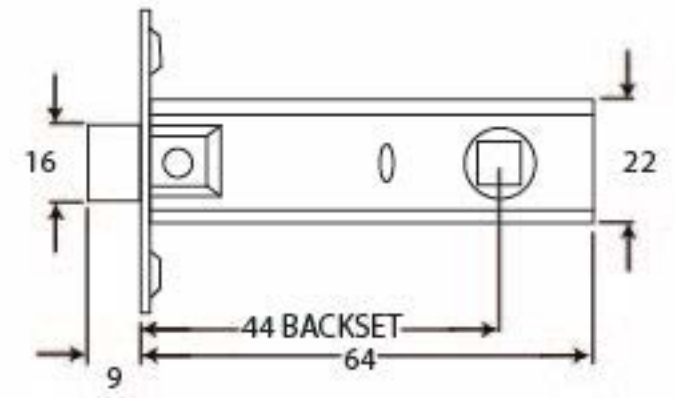

PRODUCT CODE 91080

HANDFORGED
TRADITIONAL
IRON MONGERY

Due to the hand crafted nature of our products all measurements are approximate and should be used as a guide only