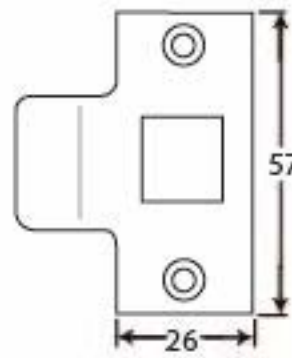

PRODUCT CODE 91080

HANDFORGED
TRADITIONAL
IRON MONGERY

Due to the hand crafted nature of our products all measurements are approximate and should be used as a guide only