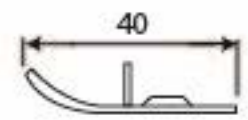

PRODUCT CODE 91080

HANDFORGED
TRADITIONAL
IRON MONGERY

Due to the hand crafted nature of our products all measurements are approximate and should be used as a guide only