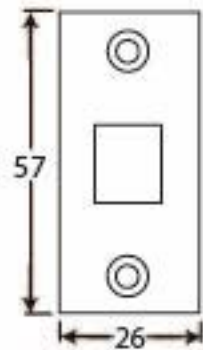

PRODUCT CODE 91080

HANDFORGED
TRADITIONAL
IRON MONGERY

Due to the hand crafted nature of our products all measurements are approximate and should be used as a guide only