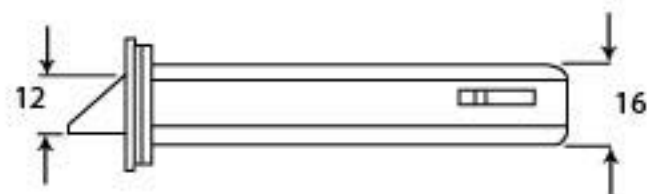

PRODUCT CODE 91081

HANDFORGED
TRADITIONAL
IRON MONGERY

Due to the hand crafted nature of our products all measurements are approximate and should be used as a guide only