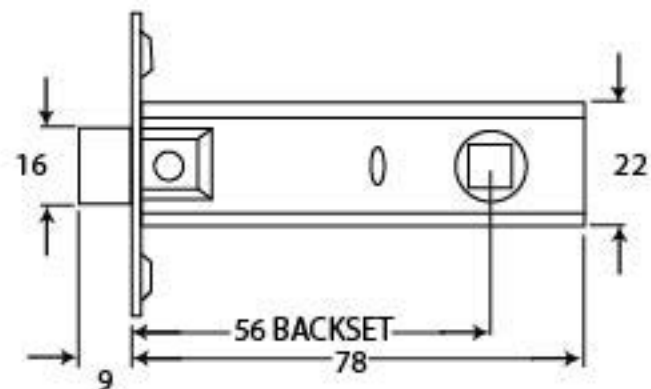

PRODUCT CODE 91081

HANDFORGED
TRADITIONAL
IRON MONGERY

Due to the hand crafted nature of our products all measurements are approximate and should be used as a guide only