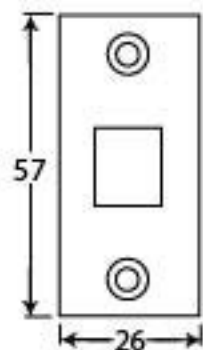

PRODUCT CODE 91081

HANDFORGED
TRADITIONAL
IRON MONGERY

Due to the hand crafted nature of our products all measurements are approximate and should be used as a guide only