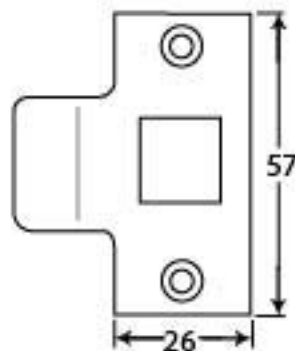

PRODUCT CODE 91081

HANDFORGED
TRADITIONAL
IRON MONGERY

Due to the hand crafted nature of our products all measurements are approximate and should be used as a guide only