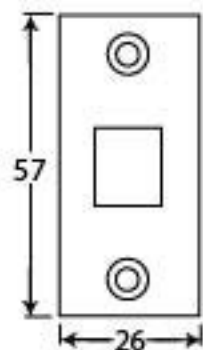

PRODUCT CODE 91082

HANDFORGED  
TRADITIONAL  
IRON MONGERY

Due to the hand crafted nature of our products all measurements are approximate and should be used as a guide only