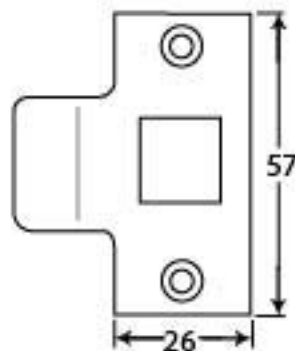

PRODUCT CODE 91082

HANDFORGED  
TRADITIONAL  
IRON MONGERY

Due to the hand crafted nature of our products all measurements are approximate and should be used as a guide only