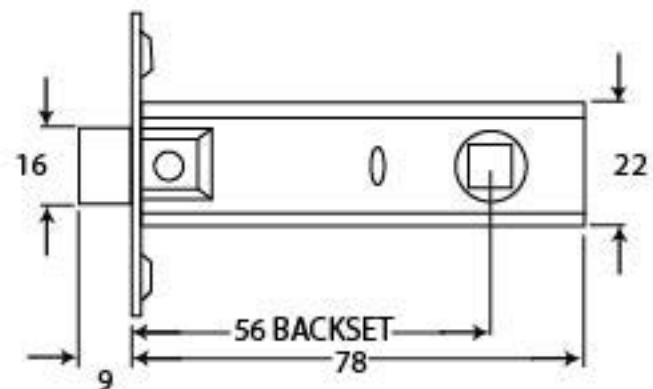

PRODUCT CODE 91082

HANDFORGED  
TRADITIONAL  
IRON MONGERY

Due to the hand crafted nature of our products all measurements are approximate and should be used as a guide only