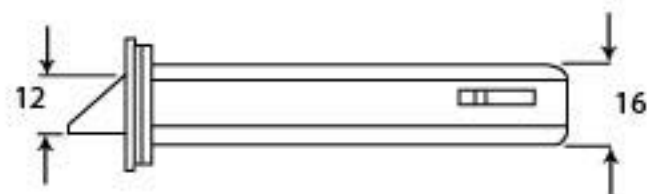

PRODUCT CODE 91082

HANDFORGED  
TRADITIONAL  
IRON MONGERY

Due to the hand crafted nature of our products all measurements are approximate and should be used as a guide only