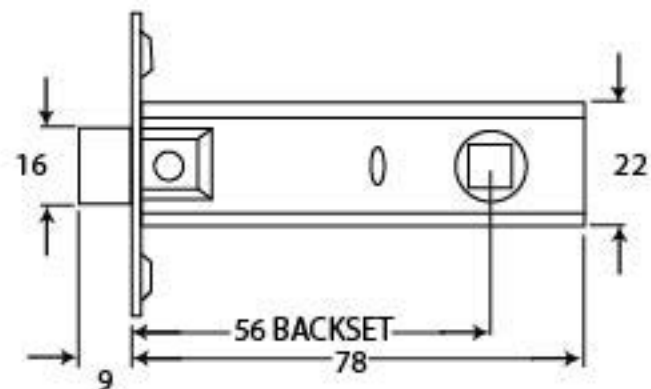

PRODUCT CODE 91083

HANDFORGED
TRADITIONAL
IRON MONGERY

Due to the hand crafted nature of our products all measurements are approximate and should be used as a guide only