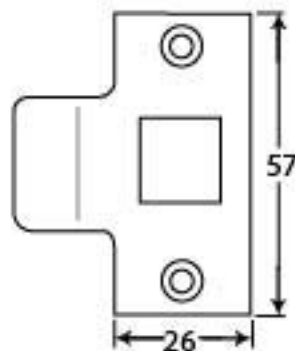

PRODUCT CODE 91083

HANDFORGED
TRADITIONAL
IRON MONGERY

Due to the hand crafted nature of our products all measurements are approximate and should be used as a guide only