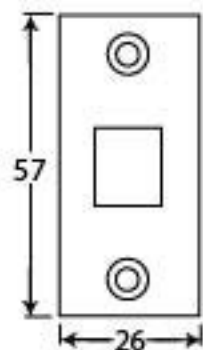

PRODUCT CODE 91083

HANDFORGED
TRADITIONAL
IRON MONGERY

Due to the hand crafted nature of our products all measurements are approximate and should be used as a guide only