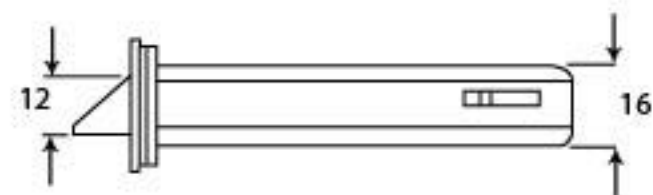

PRODUCT CODE 91083

HANDFORGED
TRADITIONAL
IRON MONGERY

Due to the hand crafted nature of our products all measurements are approximate and should be used as a guide only