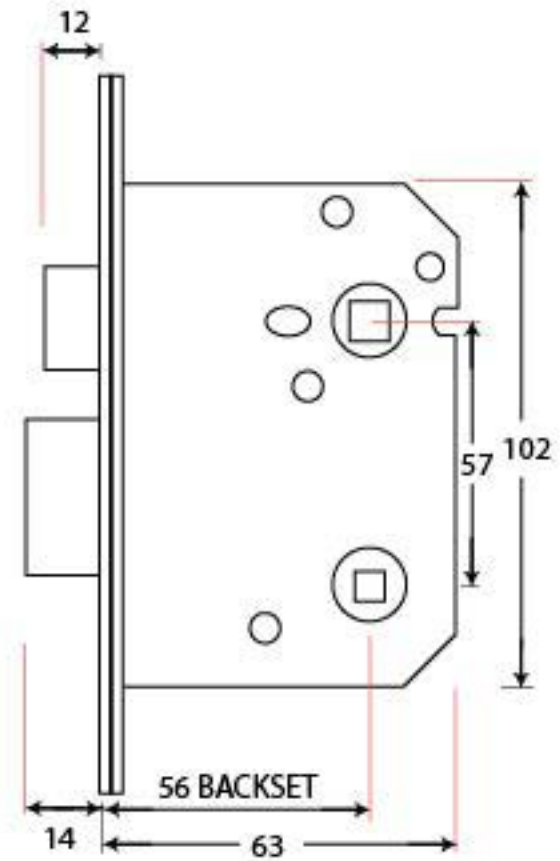

PRODUCT CODE 91084

HANDFORGED
TRADITIONAL
IRON MONGERY

Due to the hand crafted nature of our products all measurements are approximate and should be used as a guide only