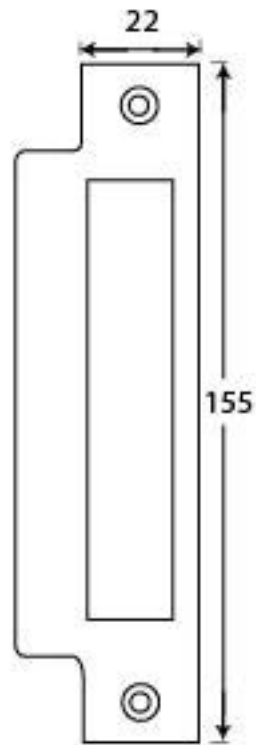

PRODUCT CODE 91084

HANDFORGED
TRADITIONAL
IRON MONGERY

Due to the hand crafted nature of our products all measurements are approximate and should be used as a guide only