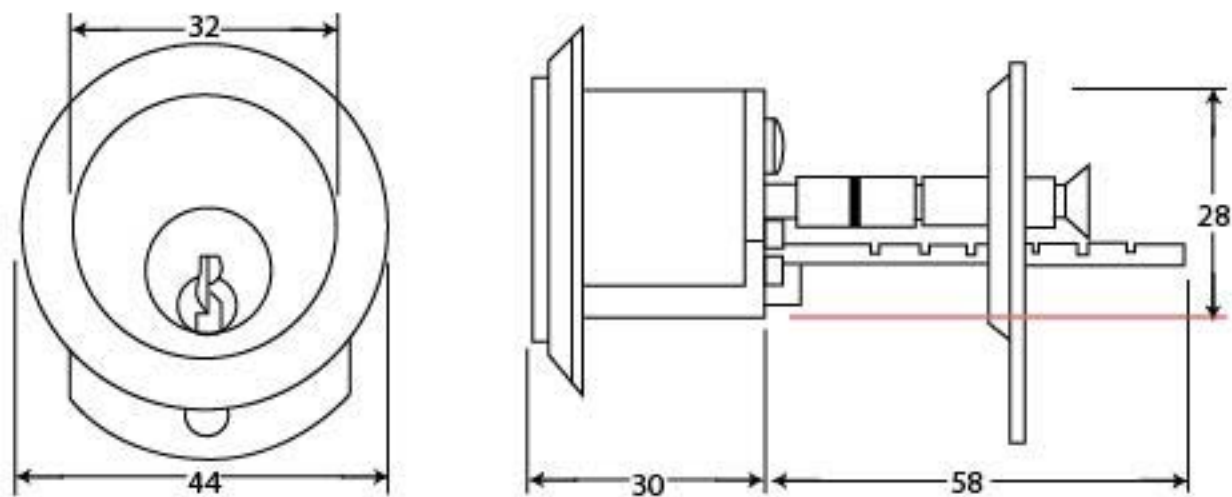

PRODUCT CODE 91094

HANDFORGED
TRADITIONAL
IRON MONGERY

Due to the hand crafted nature of our products all measurements are approximate and should be used as a guide only