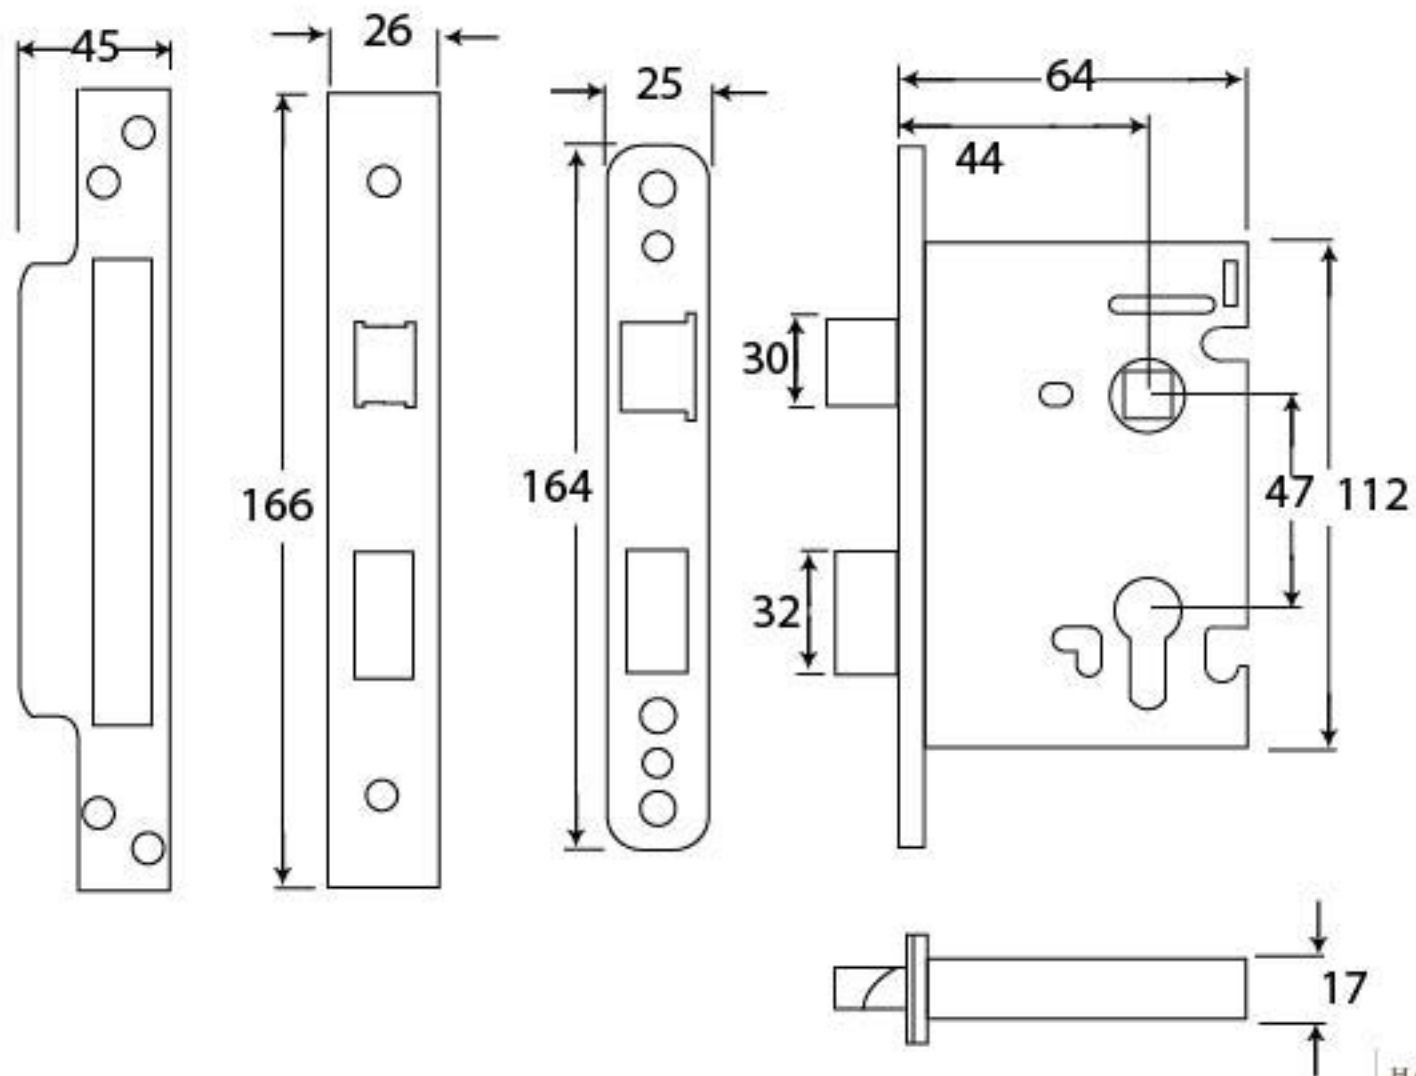

PRODUCT CODE 91095

HANDFORGED  
TRADITIONAL  
IRON MONGERY

Due to the hand crafted nature of our products all measurements are approximate and should be used as a guide only