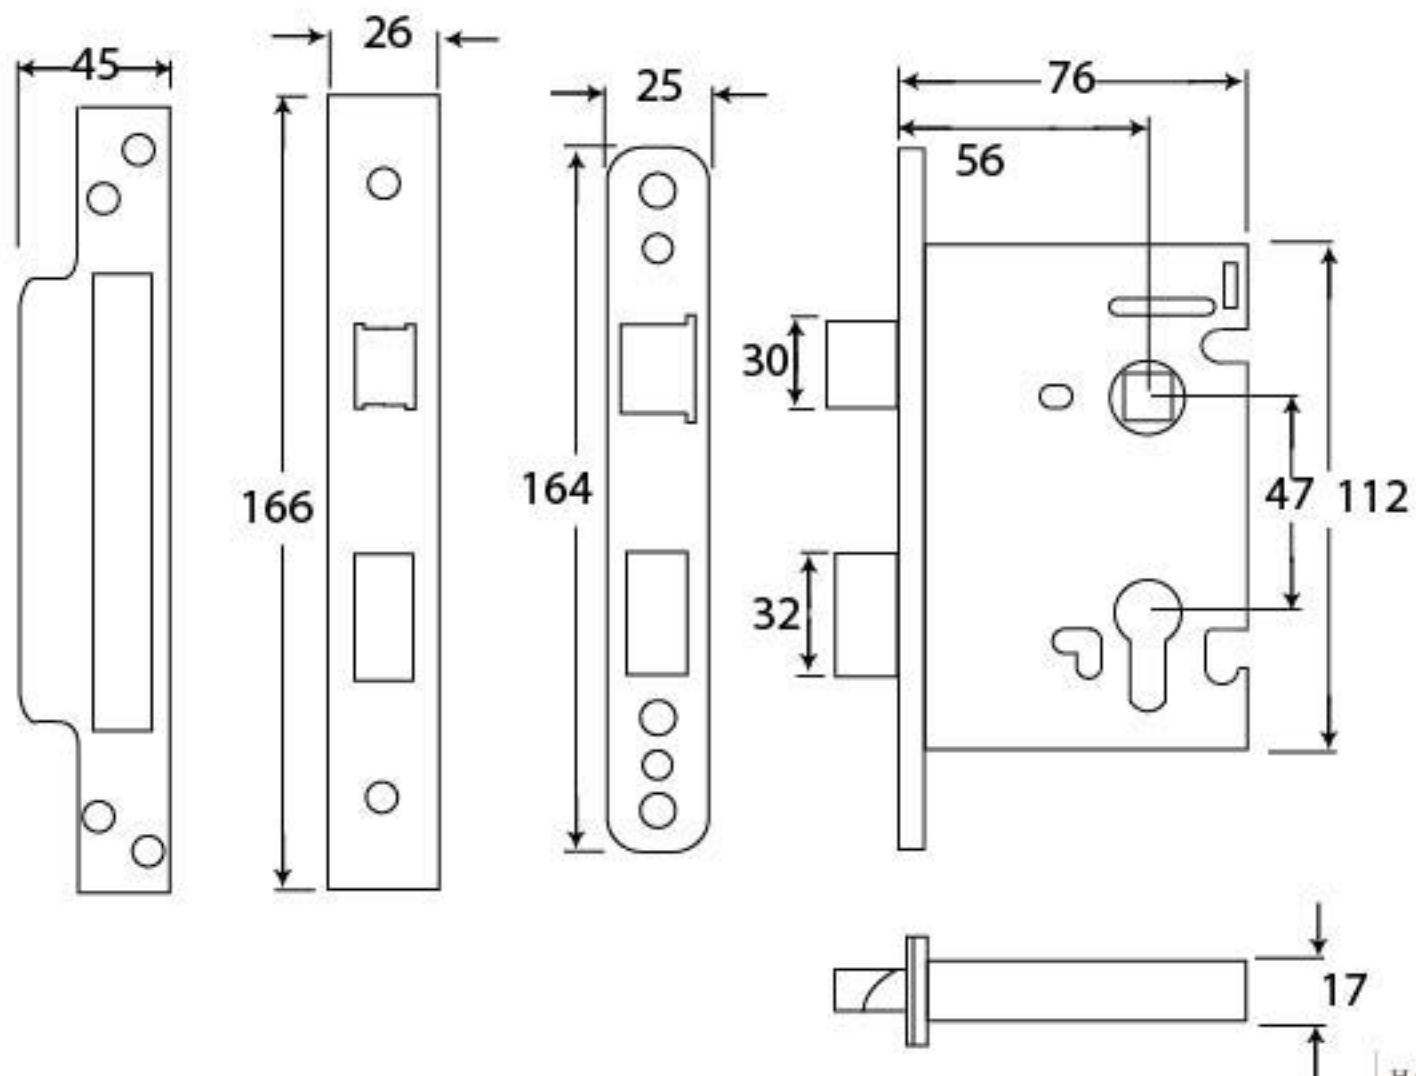

PRODUCT CODE 91096

HANDFORGED
TRADITIONAL
IRON MONGERY

Due to the hand crafted nature of our products all measurements are approximate and should be used as a guide only