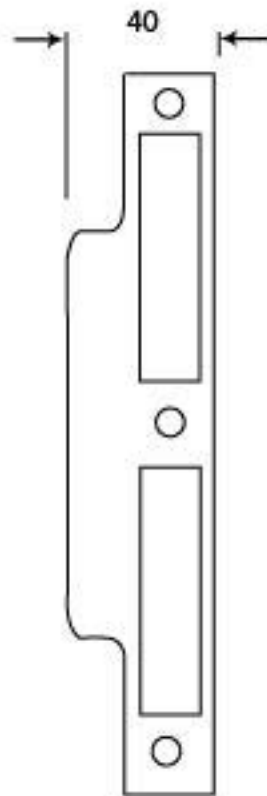

PRODUCT CODE 91097

HANDFORGED
TRADITIONAL
IRON MONGERY

Due to the hand crafted nature of our products all measurements are approximate and should be used as a guide only