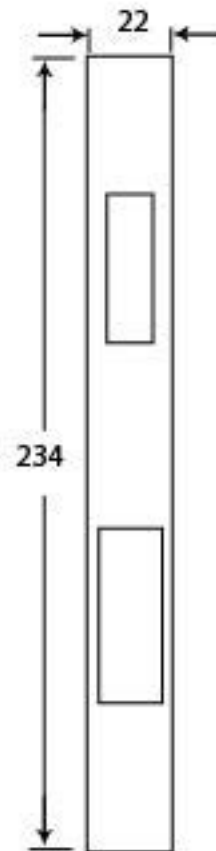

PRODUCT CODE 91097

HANDFORGED
TRADITIONAL
IRON MONGERY

Due to the hand crafted nature of our products all measurements are approximate and should be used as a guide only