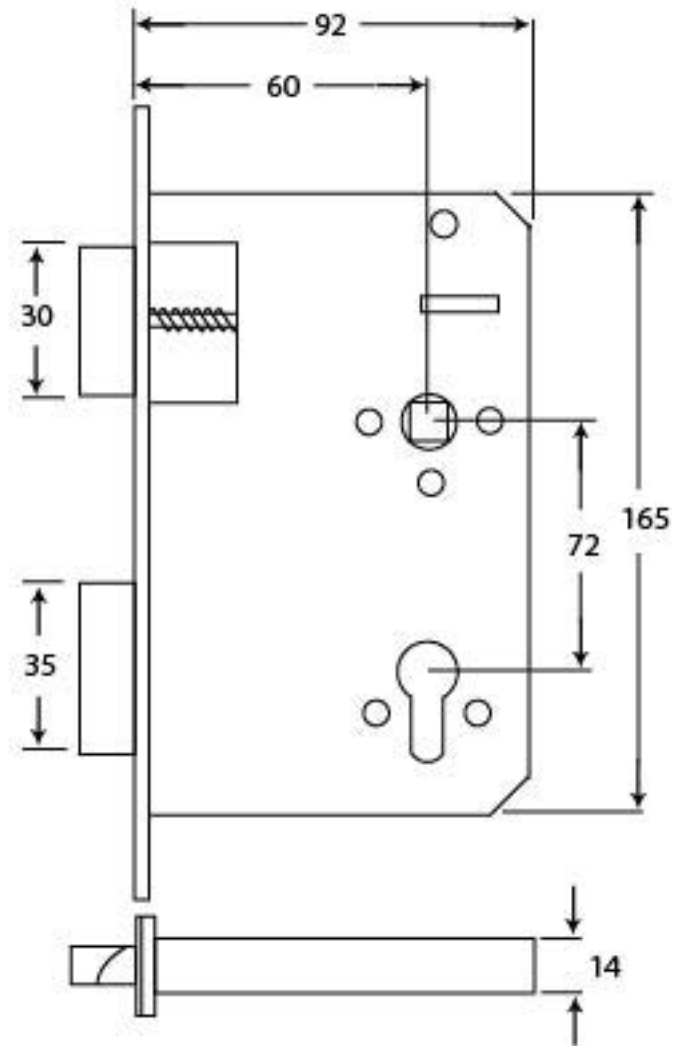

PRODUCT CODE 91097

HANDFORGED
TRADITIONAL
IRON MONGERY

Due to the hand crafted nature of our products all measurements are approximate and should be used as a guide only