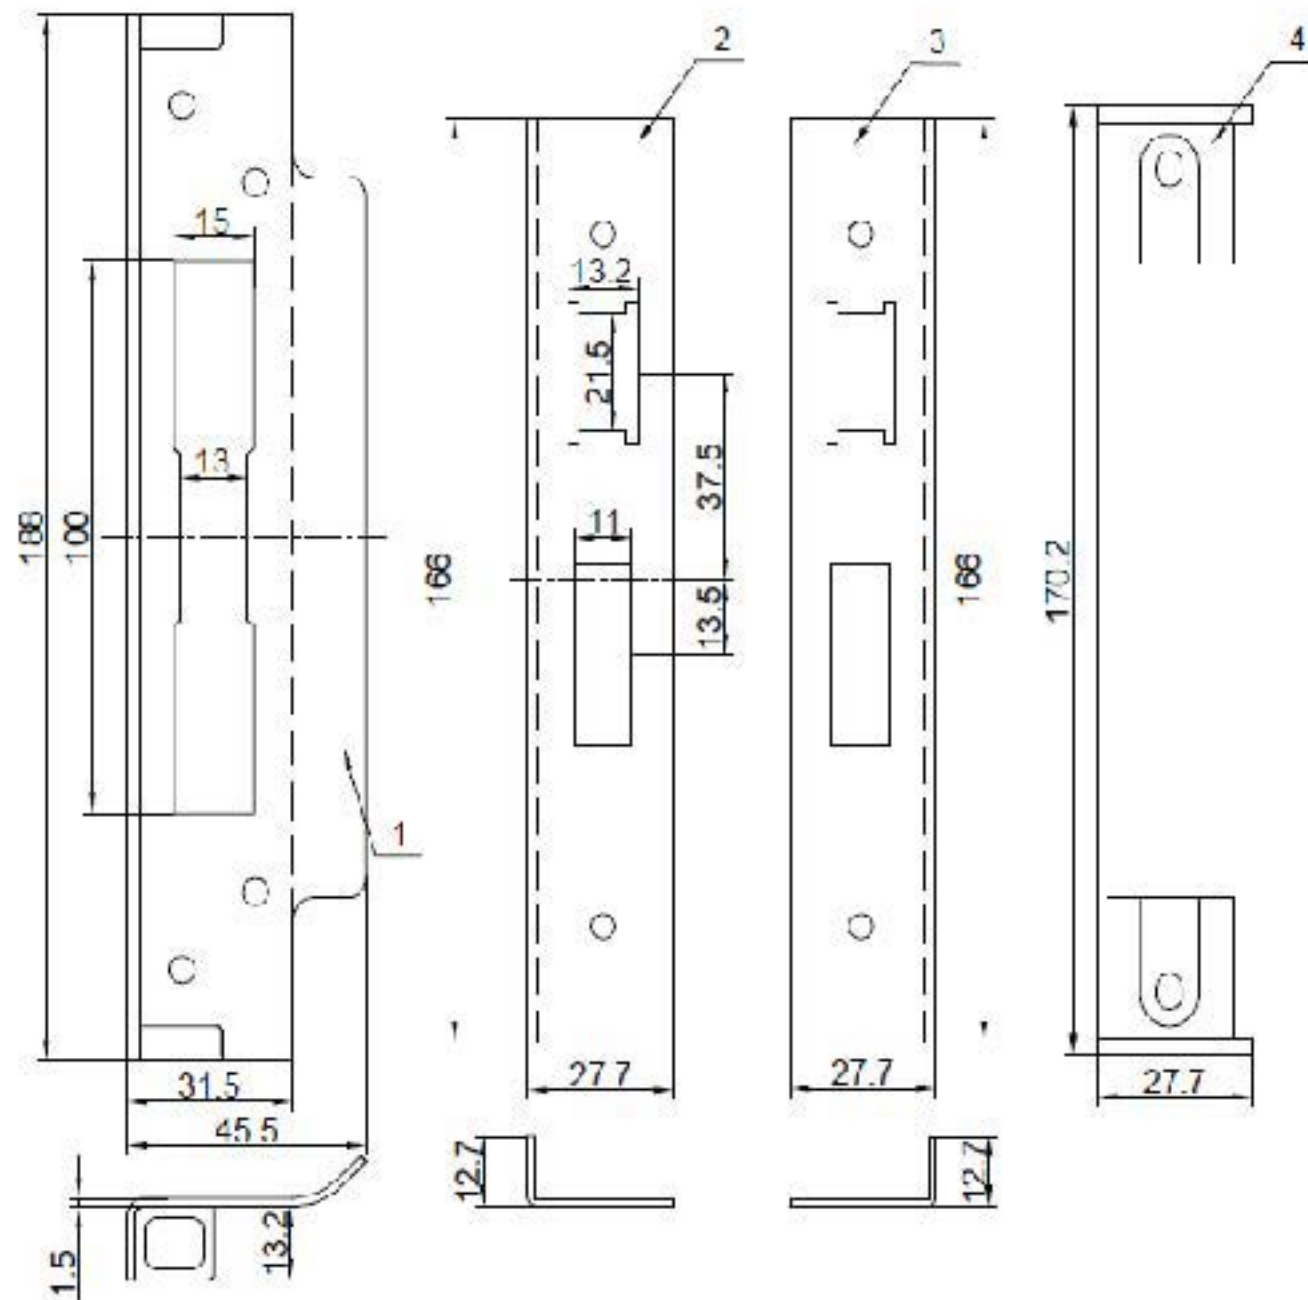

PRODUCT CODE 91099

- 1. = Striker
- 2. = Left Forend
- 3. = Right Forend
- 4. = Support

HANDFORGED
TRADITIONAL
IRON MONGERY

Due to the hand crafted nature of our products all measurements are approximate and should be used as a guide only