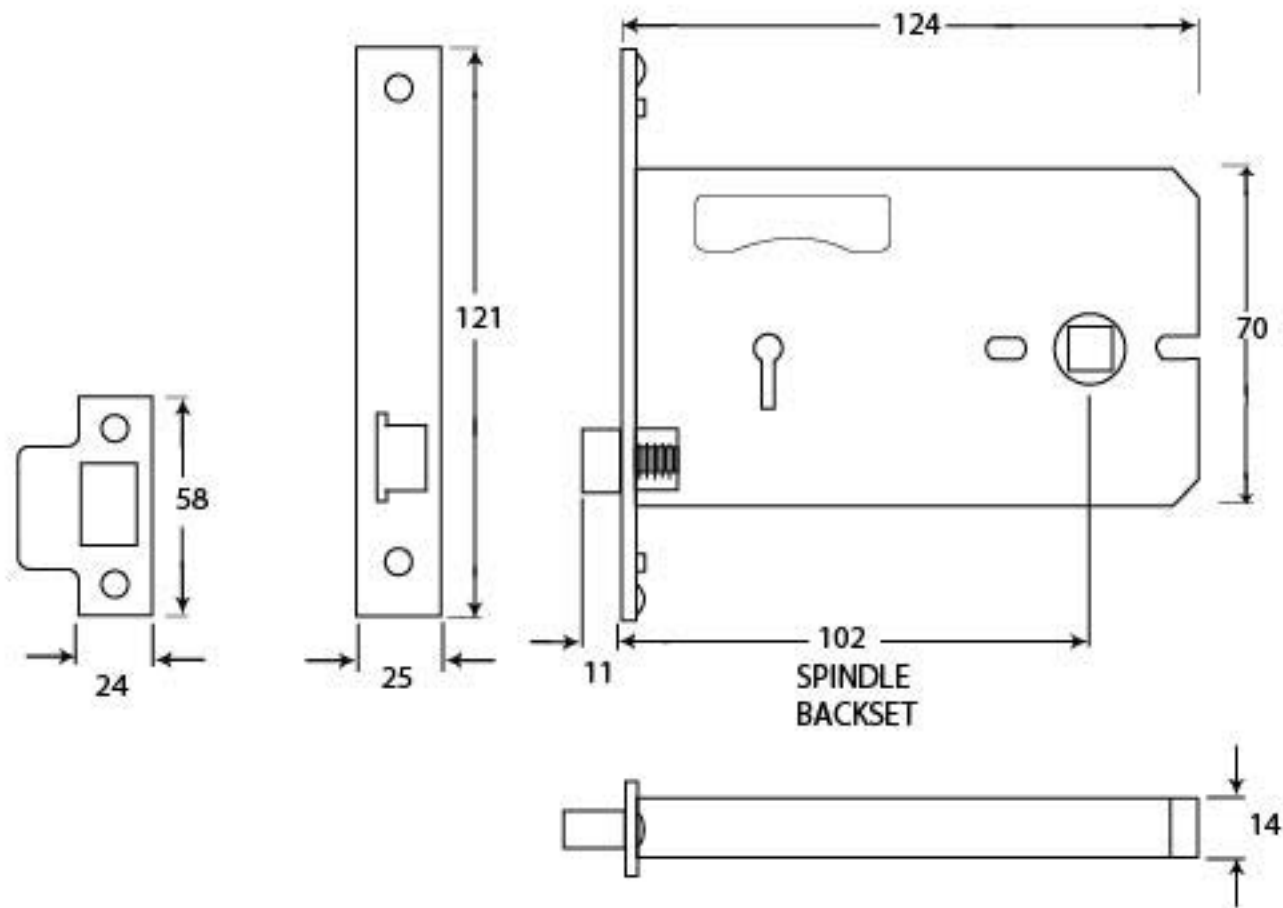

PRODUCT CODE 91109

HANDFORGED  
TRADITIONAL  
IRON MONGERY

Due to the hand crafted nature of our products all measurements are approximate and should be used as a guide only