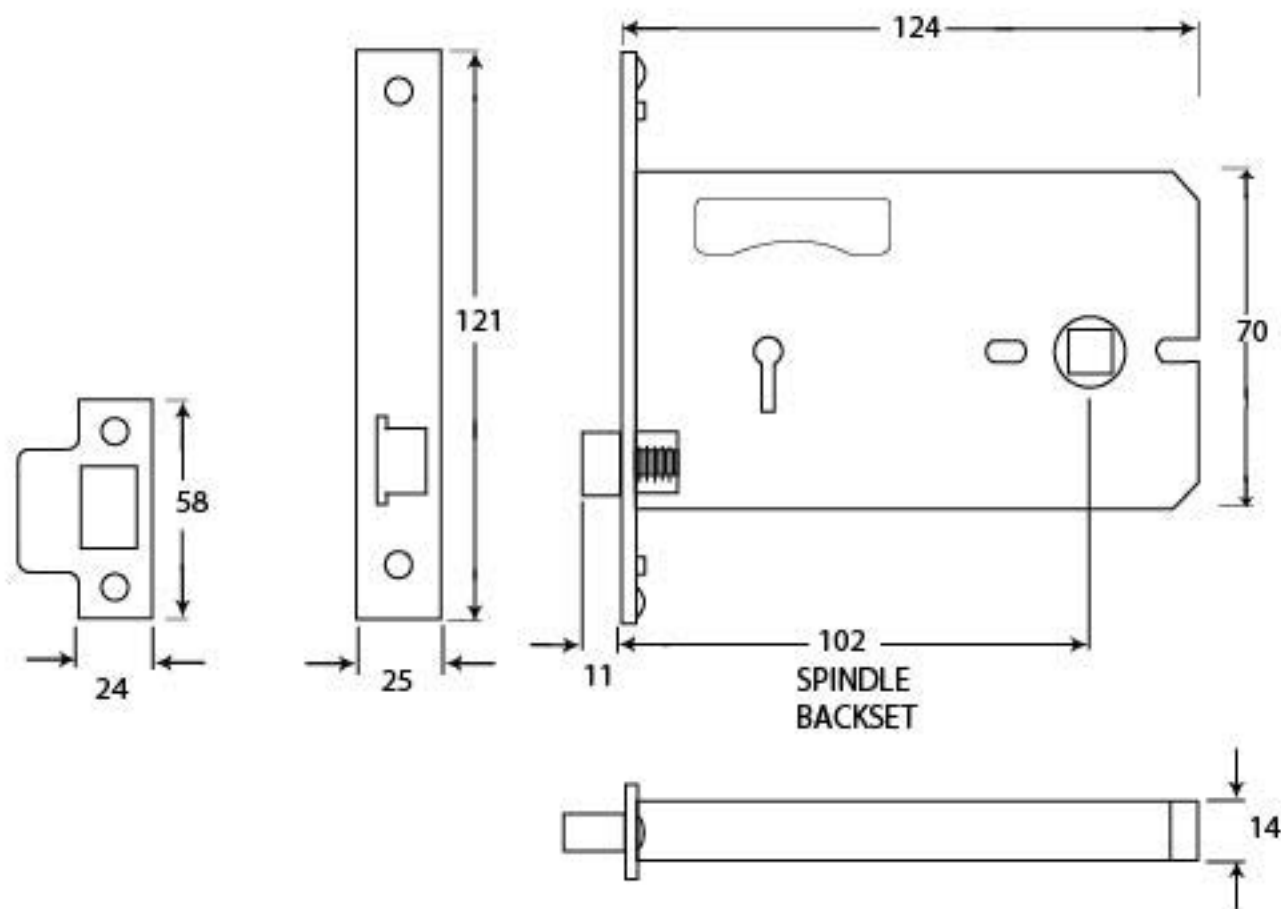

PRODUCT CODE 91110

HANDFORGED
TRADITIONAL
IRON MONGERY

Due to the hand crafted nature of our products all measurements are approximate and should be used as a guide only