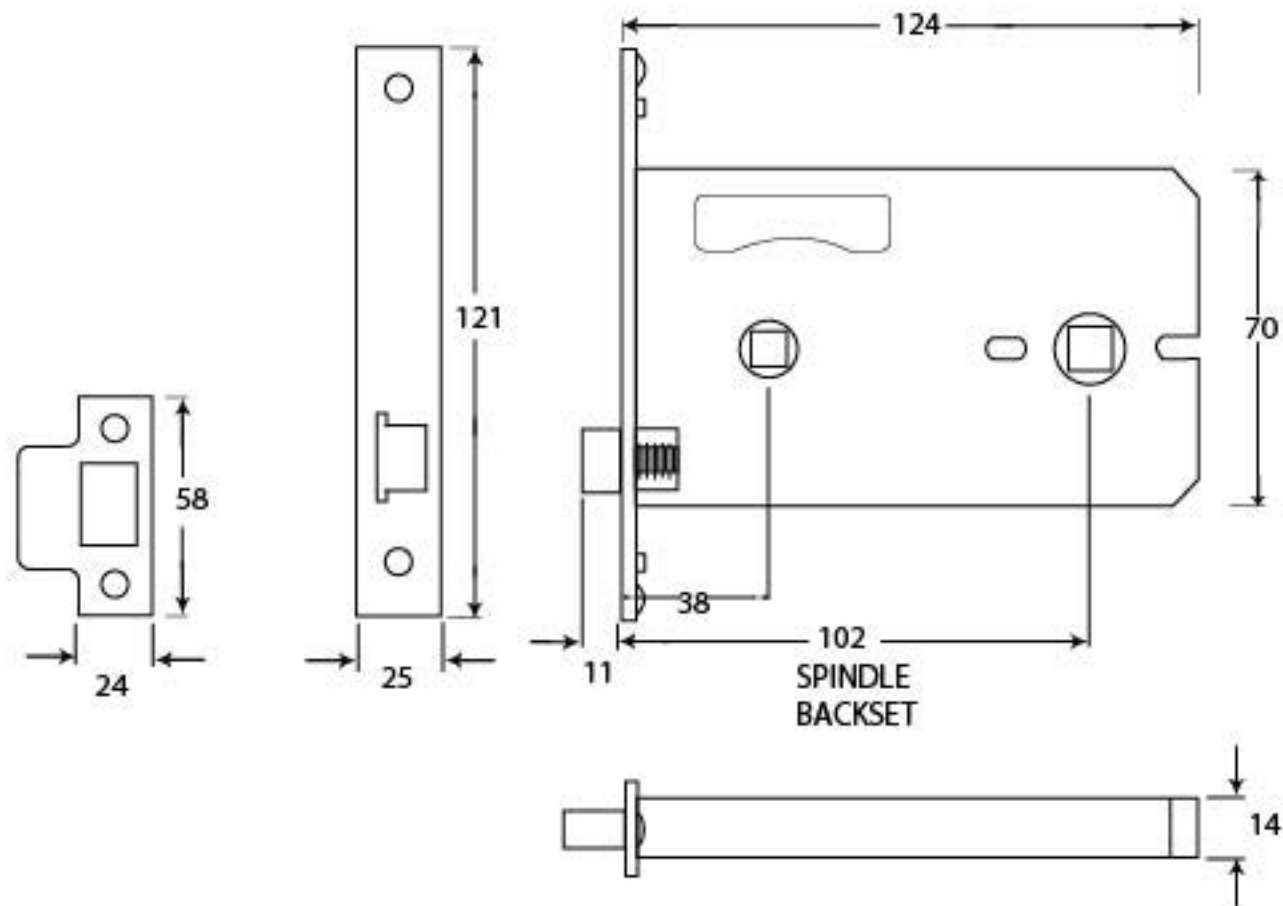

PRODUCT CODE 91111

HANDFORGED
TRADITIONAL
IRON MONGERY

Due to the hand crafted nature of our products all measurements are approximate and should be used as a guide only