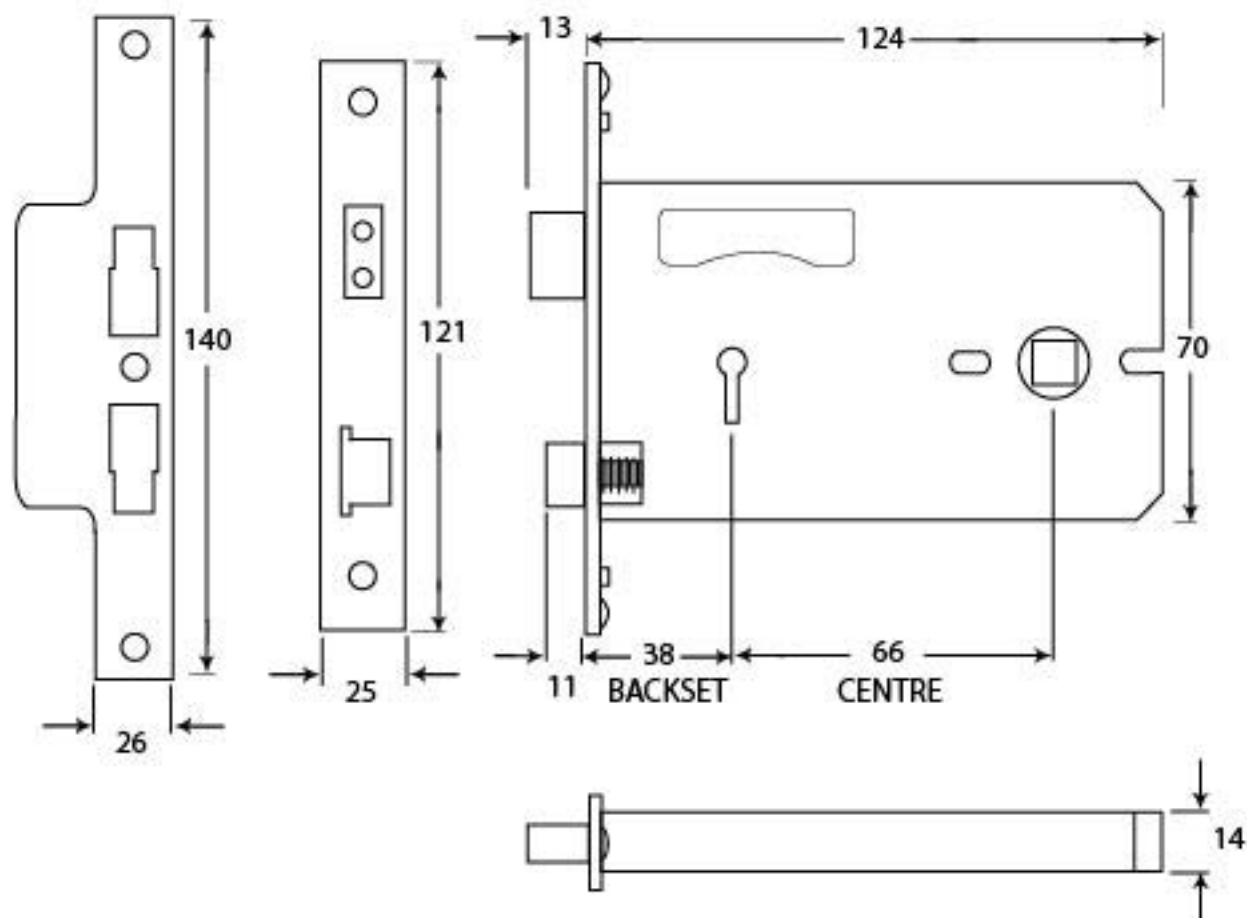

PRODUCT CODE 91112

HANDFORGED
TRADITIONAL
IRON MONGERY

Due to the hand crafted nature of our products all measurements are approximate and should be used as a guide only