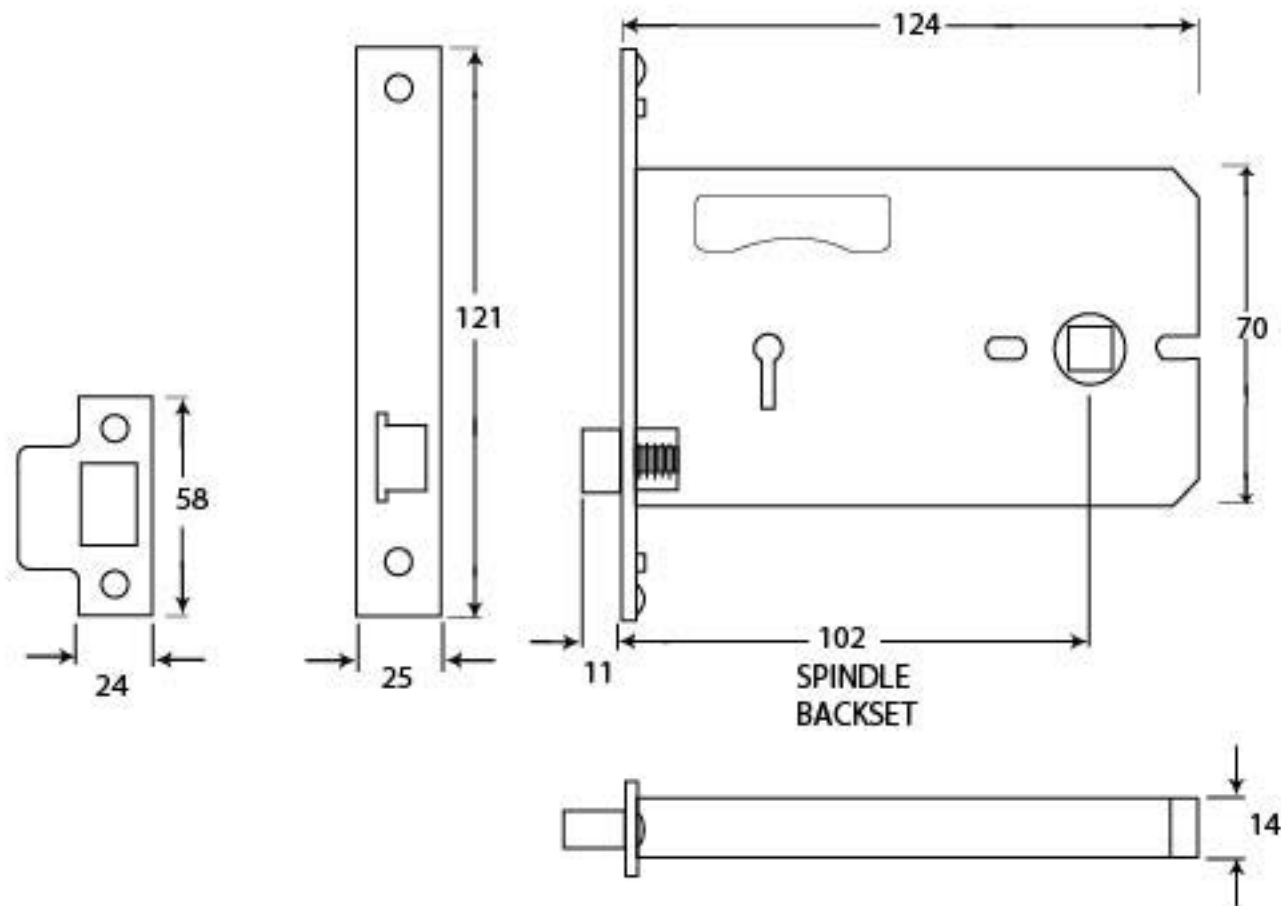

PRODUCT CODE 91113

HANDFORGED
TRADITIONAL
IRON MONGERY

Due to the hand crafted nature of our products all measurements are approximate and should be used as a guide only