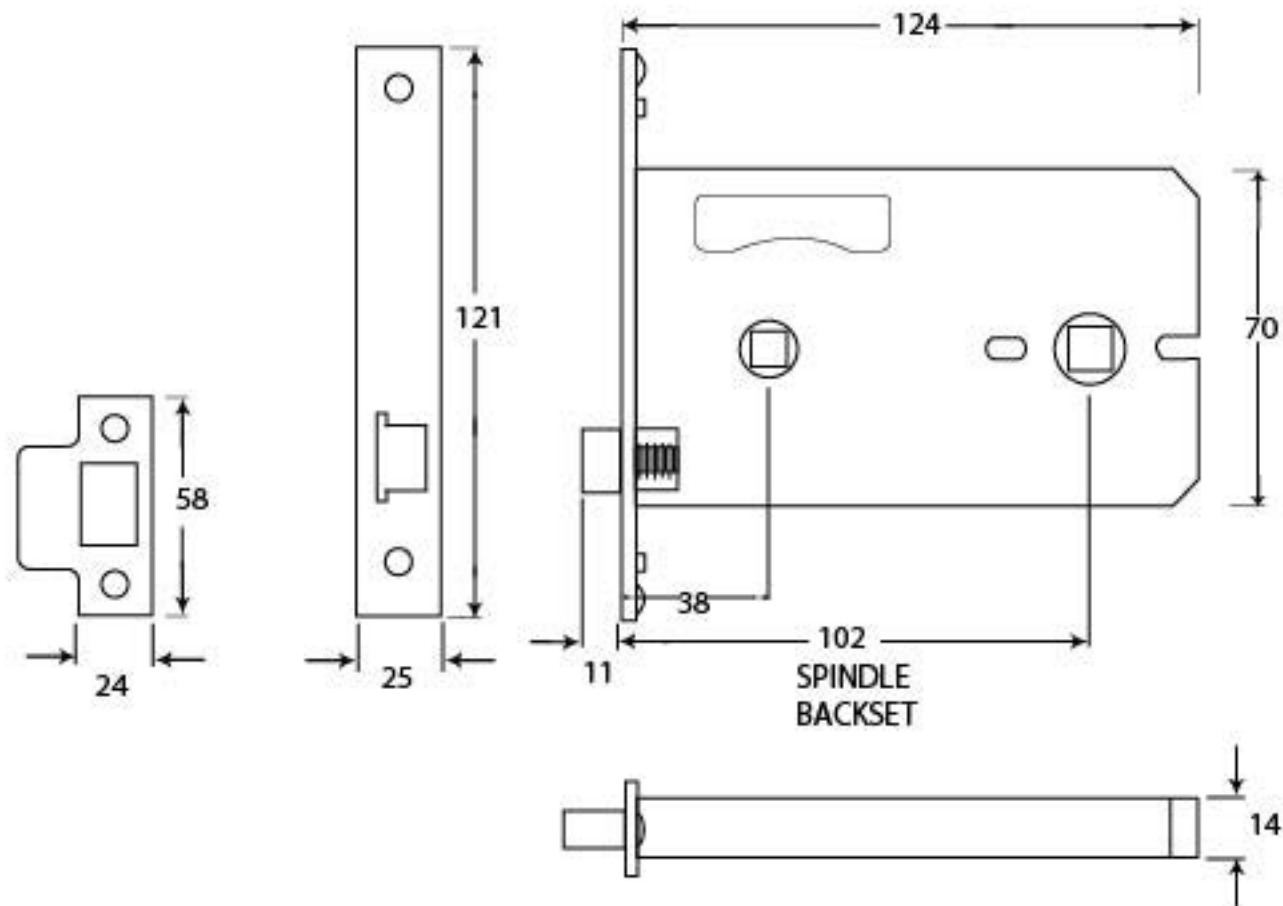

PRODUCT CODE 91114

HANDFORGED
TRADITIONAL
IRON MONGERY

Due to the hand crafted nature of our products all measurements are approximate and should be used as a guide only