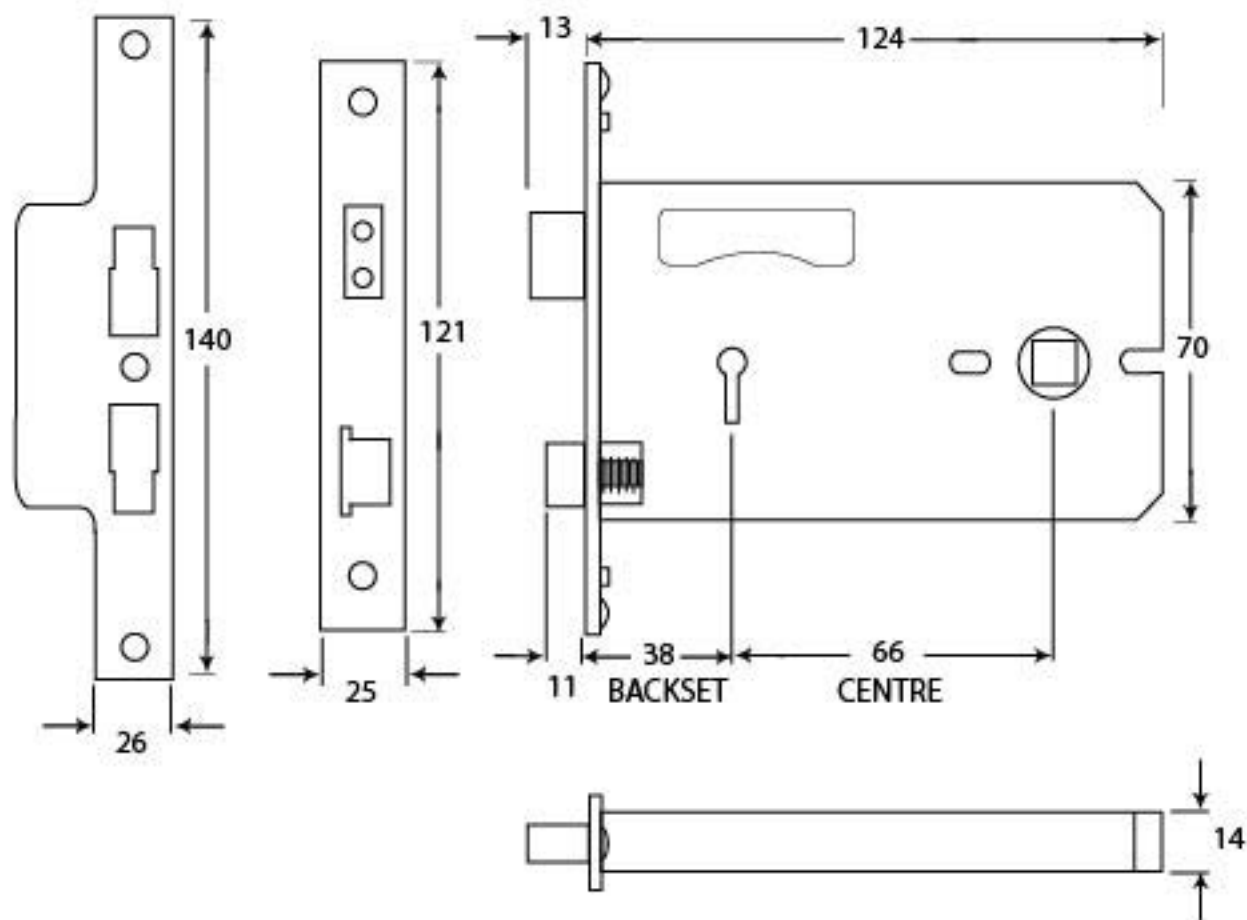

PRODUCT CODE 91116

HANDFORGED
TRADITIONAL
IRON MONGERY

Due to the hand crafted nature of our products all measurements are approximate and should be used as a guide only