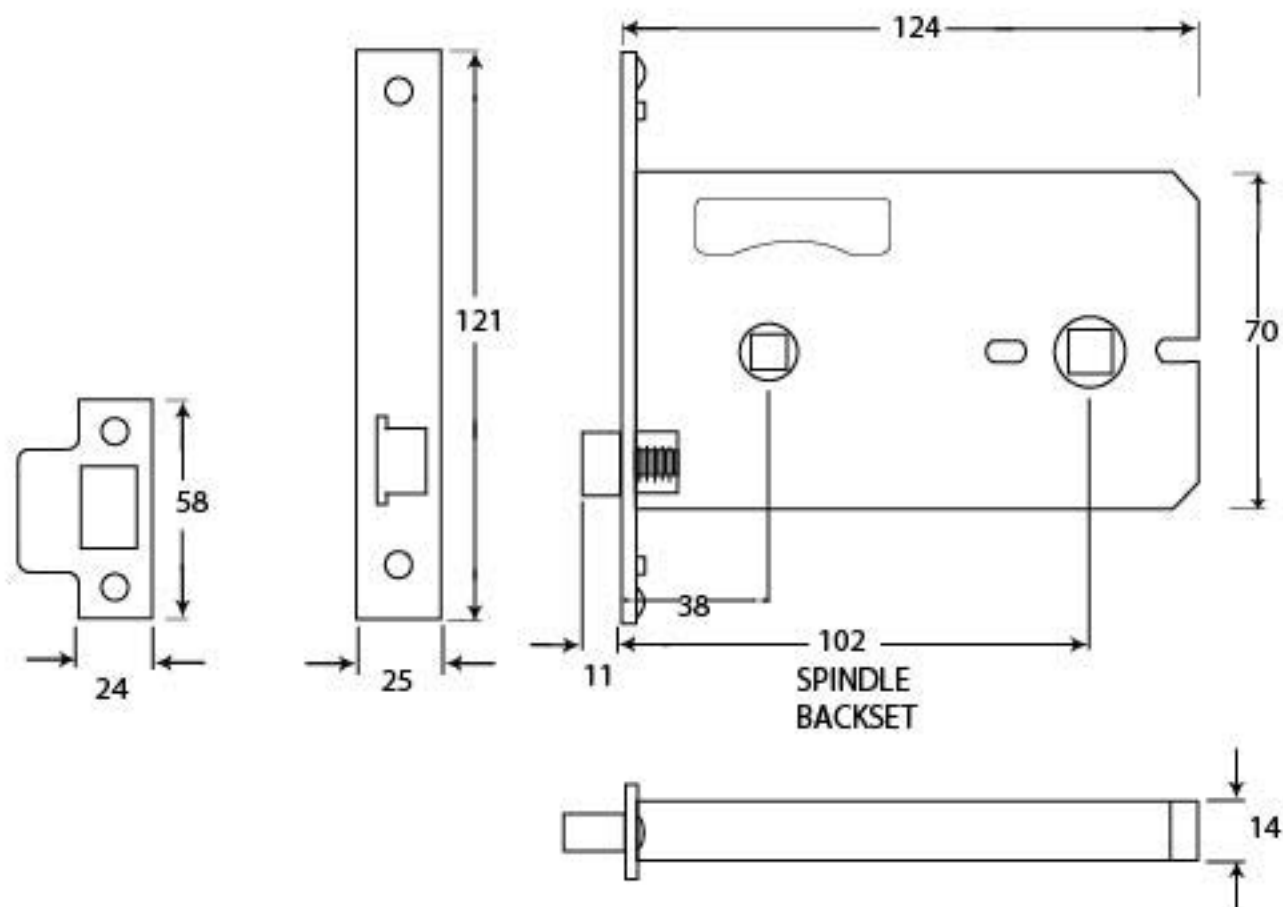

PRODUCT CODE 91117

HANDFORGED
TRADITIONAL
IRON MONGERY

Due to the hand crafted nature of our products all measurements are approximate and should be used as a guide only