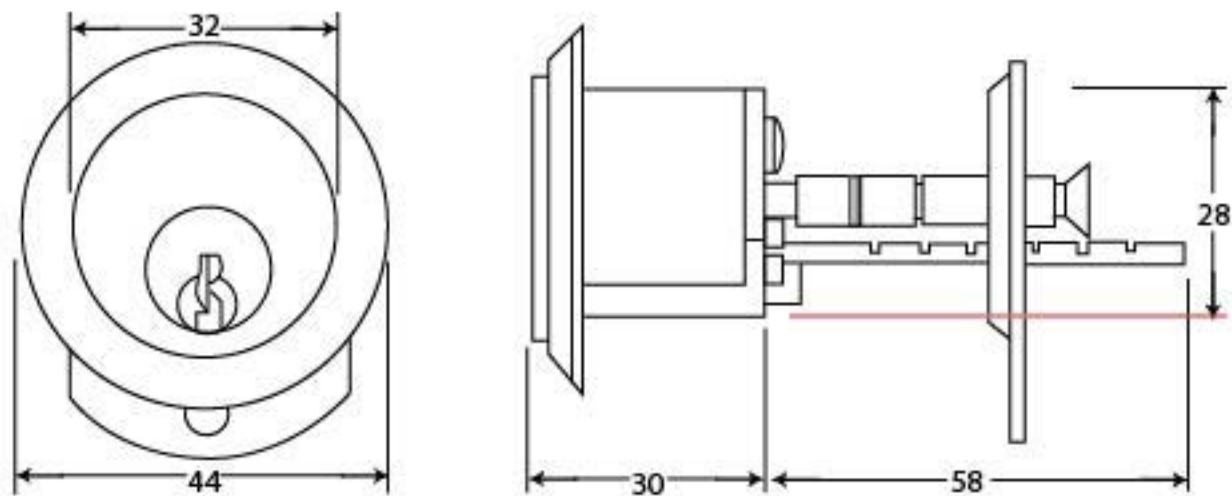

PRODUCT CODE 91119

HANDFORGED  
TRADITIONAL  
IRON MONGERY

Due to the hand crafted nature of our products all measurements are approximate and should be used as a guide only