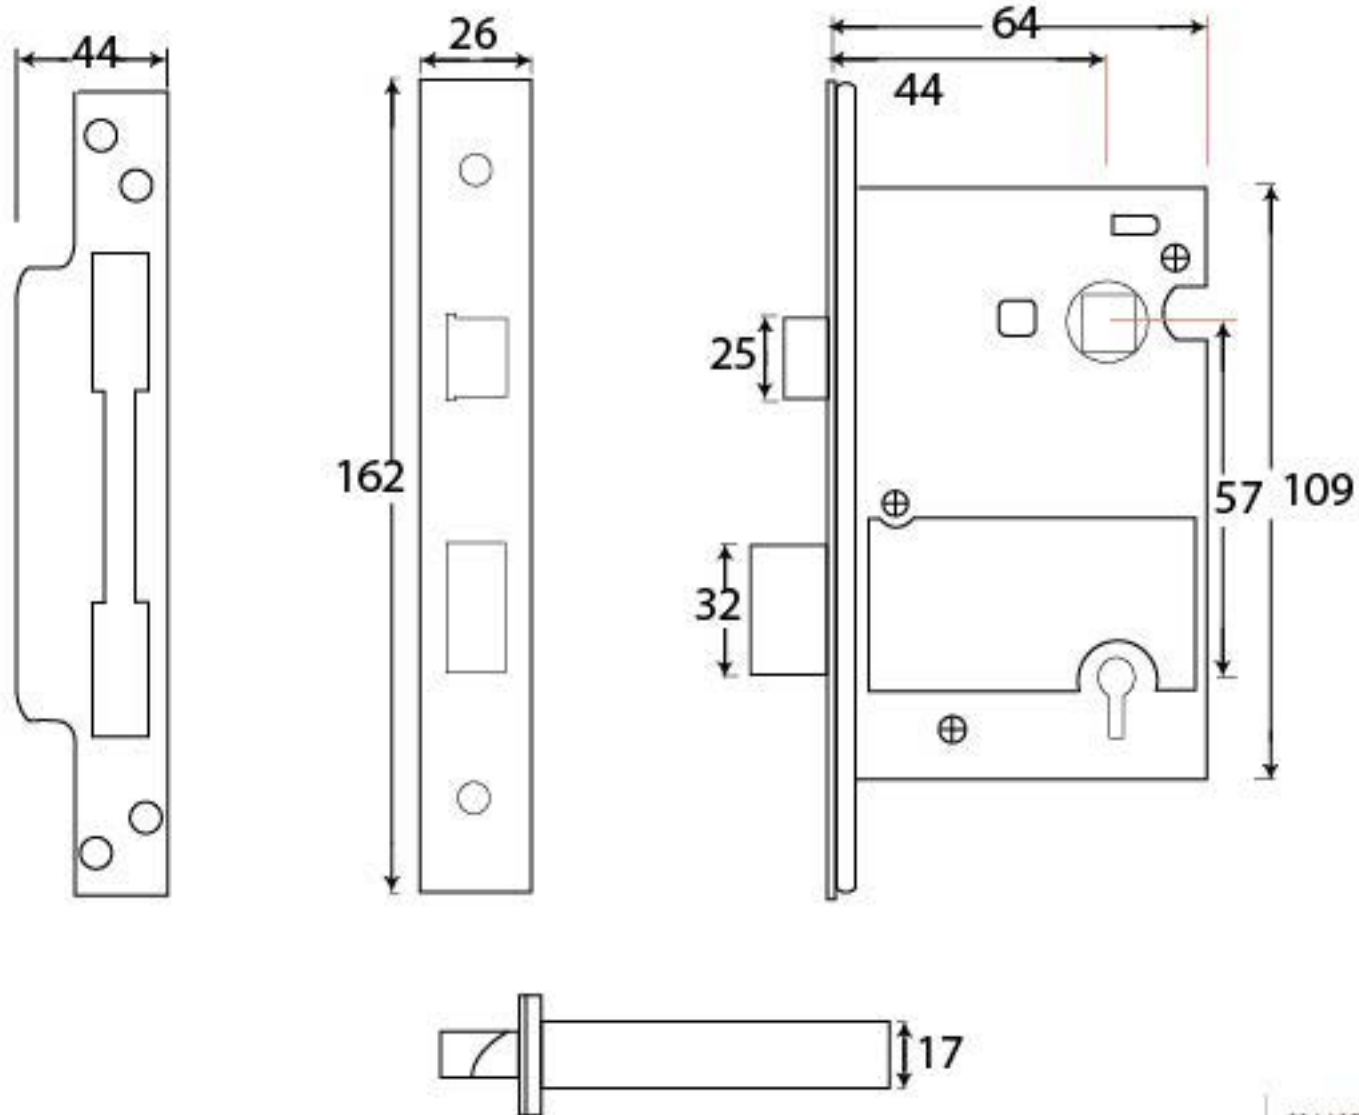

PRODUCT CODE 91123

HANDFORGED
TRADITIONAL
IRON MONGERY

Due to the hand crafted nature of our products all measurements are approximate and should be used as a guide only