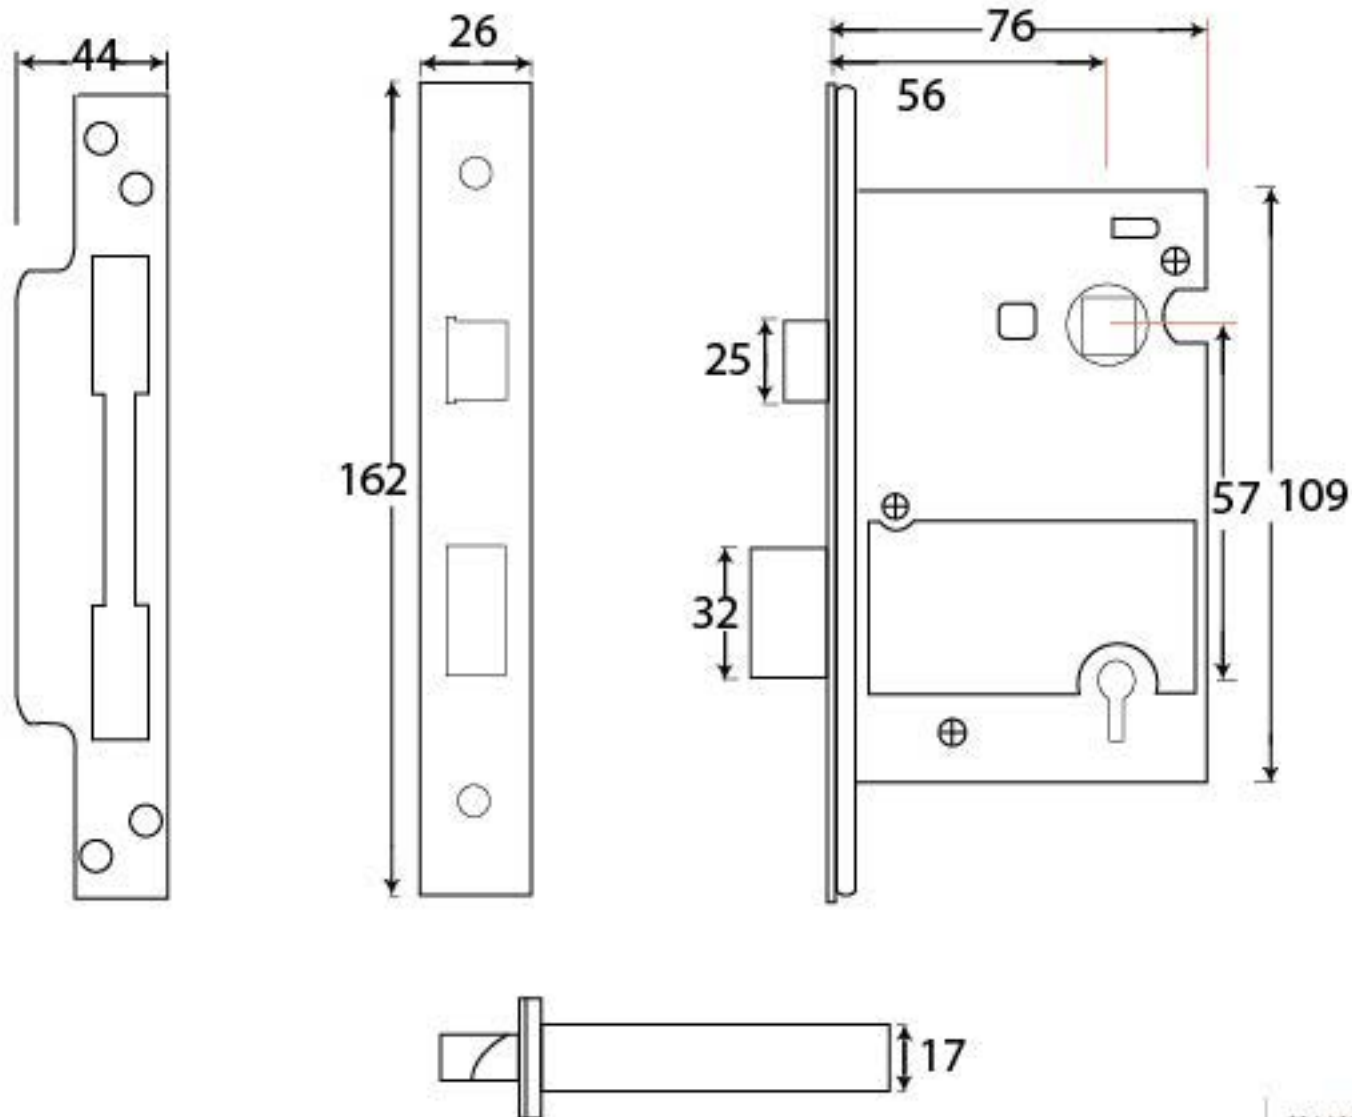

PRODUCT CODE 91124

HANDFORGED
TRADITIONAL
IRON MONGERY

Due to the hand crafted nature of our products all measurements are approximate and should be used as a guide only