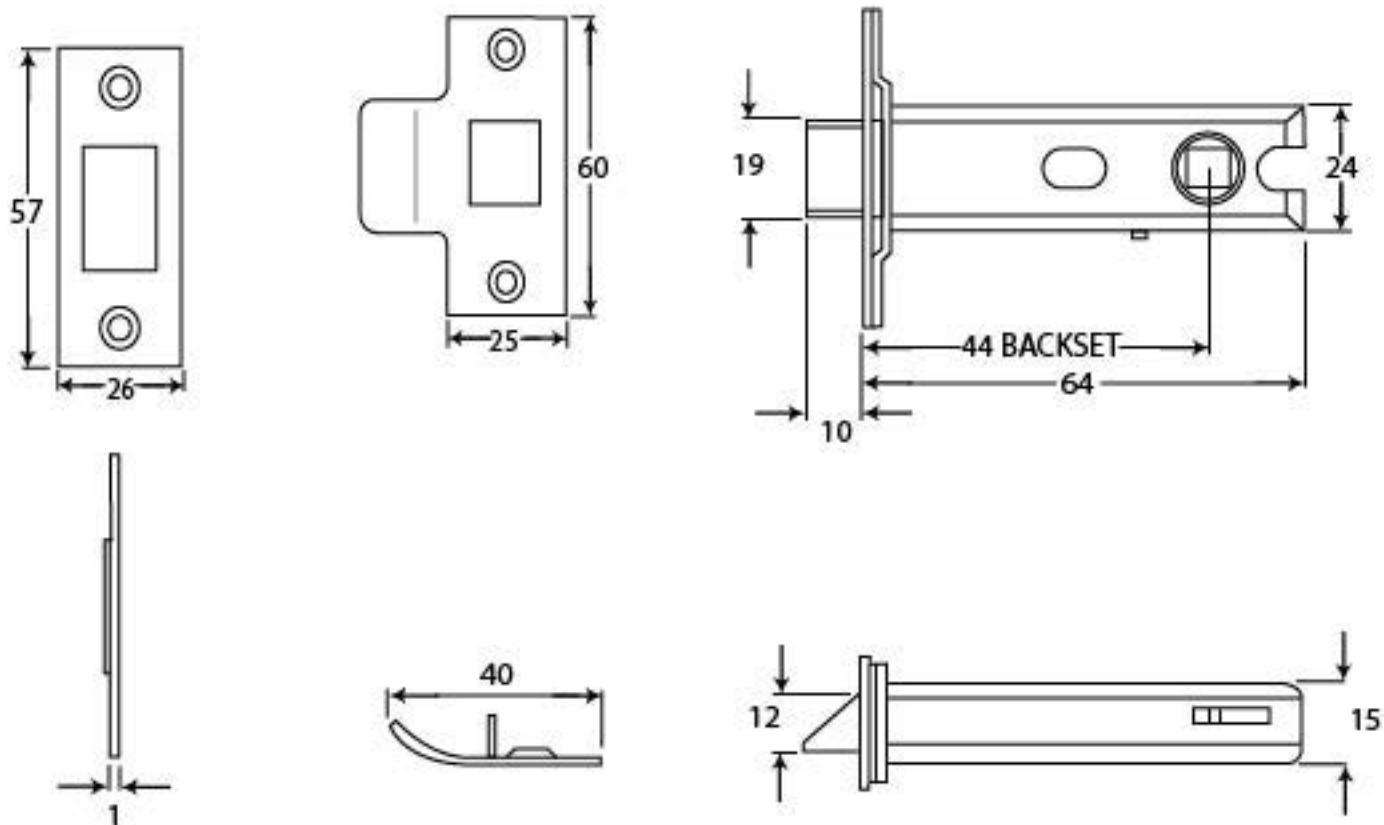

PRODUCT CODE 91125

HANDFORGED  
TRADITIONAL  
IRON MONGERY

Due to the hand crafted nature of our products all measurements are approximate and should be used as a guide only