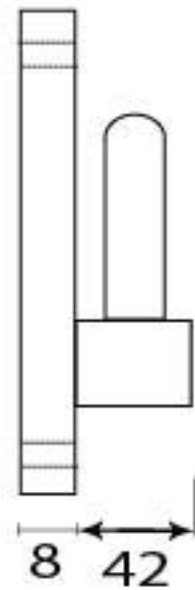

PRODUCT CODE 91307

2" (51mm)
x4
gauge 10 (5mm)

HANDFORGED
TRADITIONAL
IRON MONGERY

Due to the hand crafted nature of our products all measurements are approximate and should be used as a guide only