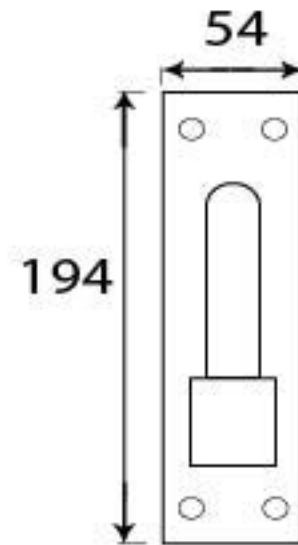

PRODUCT CODE 91307

2" (51mm)
x4
gauge 10 (5mm)

HANDFORGED
TRADITIONAL
IRON MONGERY

Due to the hand crafted nature of our products all measurements are approximate and should be used as a guide only