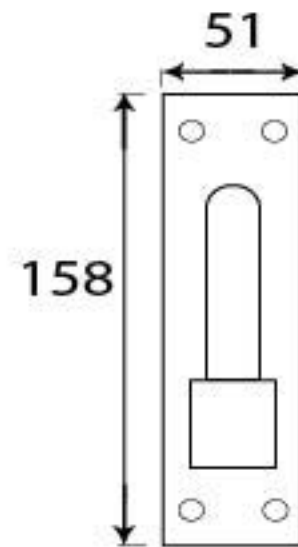

PRODUCT CODE 91308

1 1/2" (38mm)
x4
gauge 10 (5mm)

HANDFORGED
TRADITIONAL
IRON MONGERY

Due to the hand crafted nature of our products all measurements are approximate and should be used as a guide only