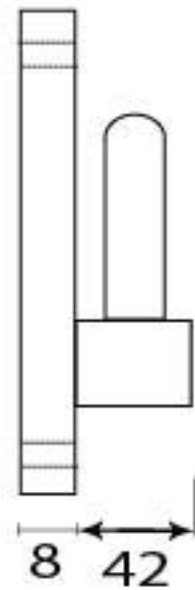

PRODUCT CODE 91308

1 1/2" (38mm)
x4
gauge 10 (5mm)

HANDFORGED
TRADITIONAL
IRON MONGERY

Due to the hand crafted nature of our products all measurements are approximate and should be used as a guide only