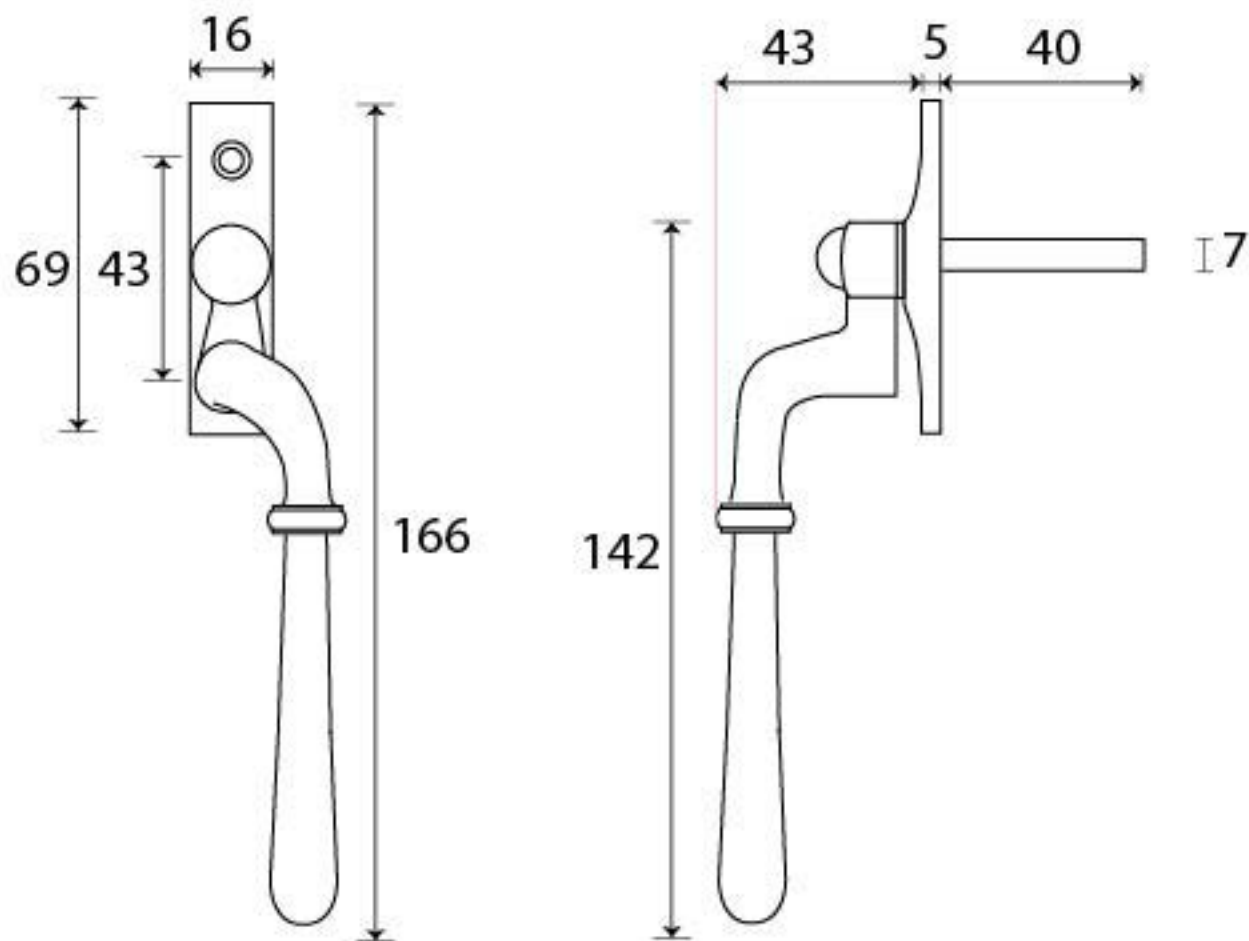

PRODUCT CODE 91443

M 5
ESPAG.

HANDFORGED
TRADITIONAL
IRON MONGERY

Due to the hand crafted nature of our products all measurements are approximate and should be used as a guide only