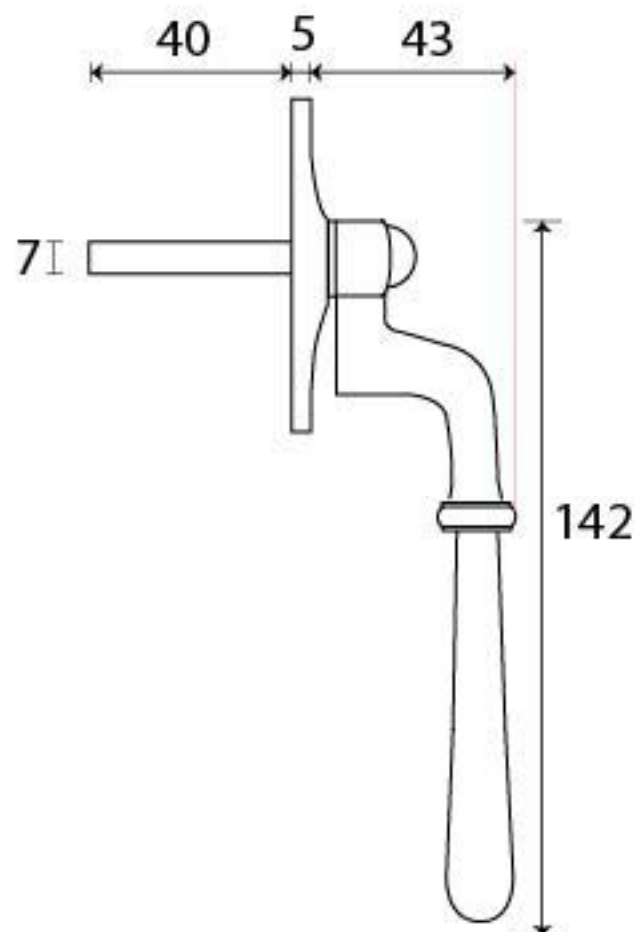

PRODUCT CODE 91444

M5  
ESPAG

HANDFORGED  
TRADITIONAL  
IRON MONGERY

Due to the hand crafted nature of our products all measurements are approximate and should be used as a guide only