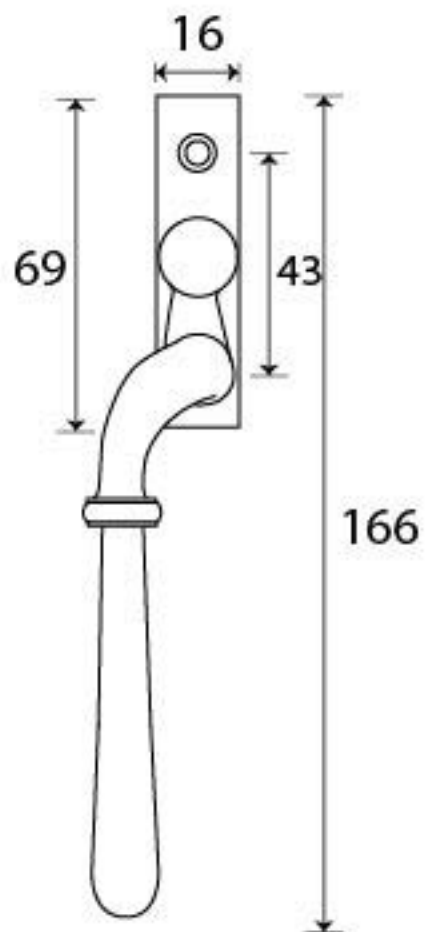

PRODUCT CODE 91444

M5  
ESPAG

HANDFORGED  
TRADITIONAL  
IRON MONGERY

Due to the hand crafted nature of our products all measurements are approximate and should be used as a guide only