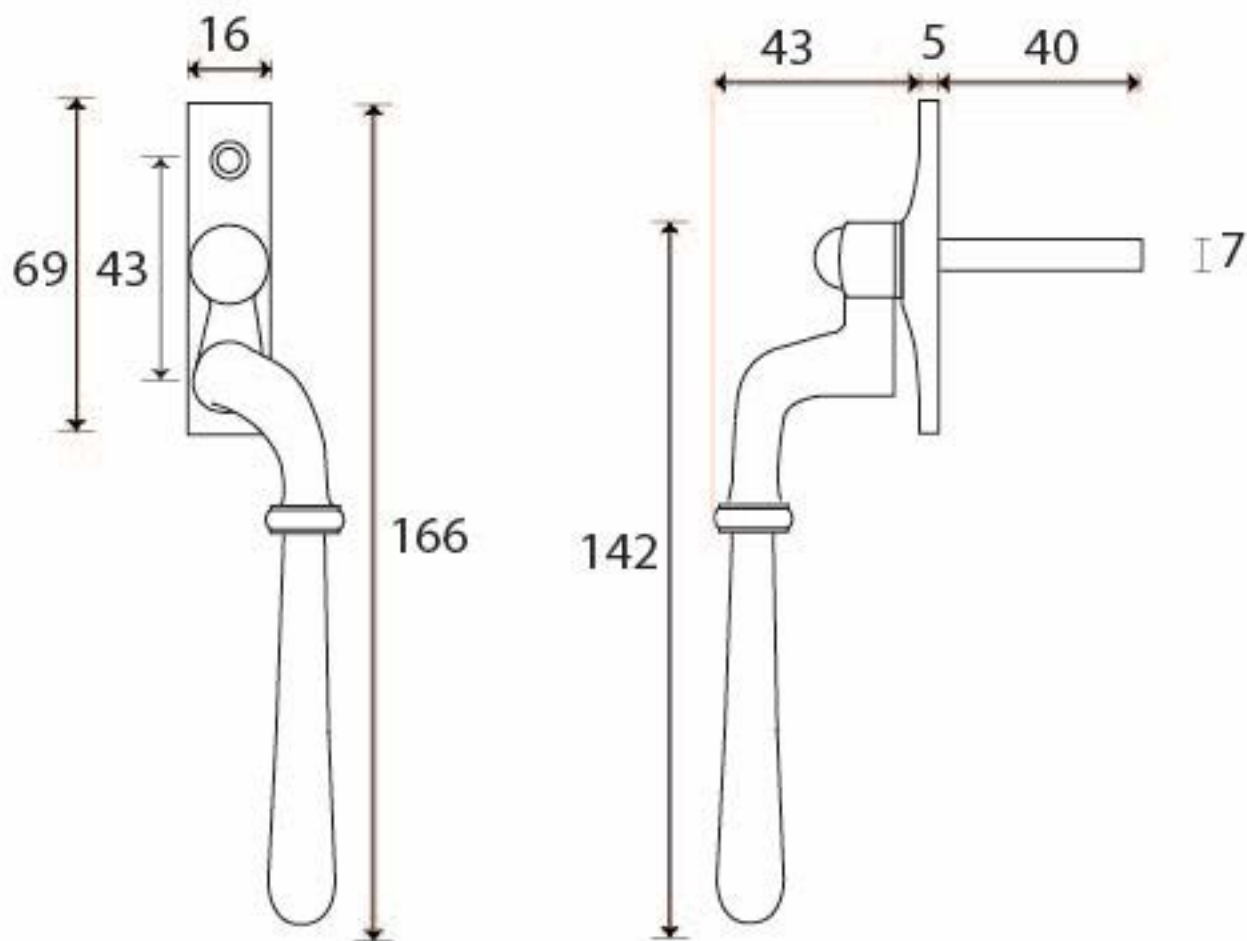

PRODUCT CODE 91450

M 5  
ESPAG.

HANDFORGED  
TRADITIONAL  
IRON MONGERY

Due to the hand crafted nature of our products all measurements are approximate and should be used as a guide only