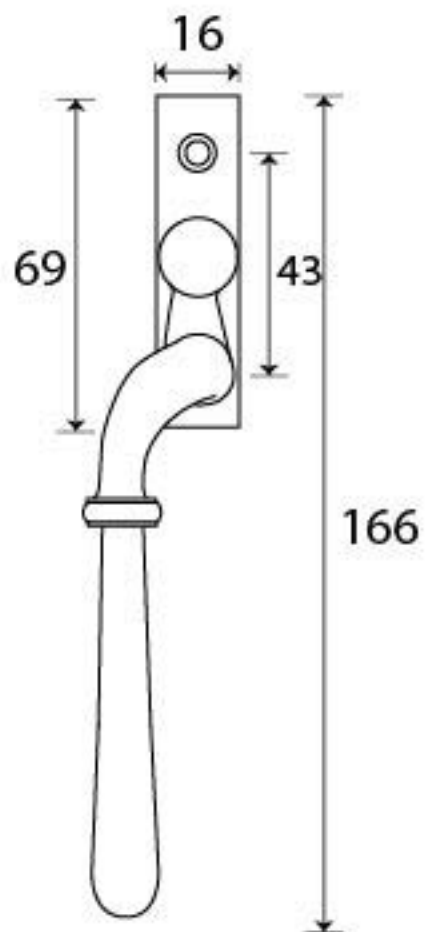

PRODUCT CODE 91451

M5
ESPAG

HANDFORGED
TRADITIONAL
IRON MONGERY

Due to the hand crafted nature of our products all measurements are approximate and should be used as a guide only