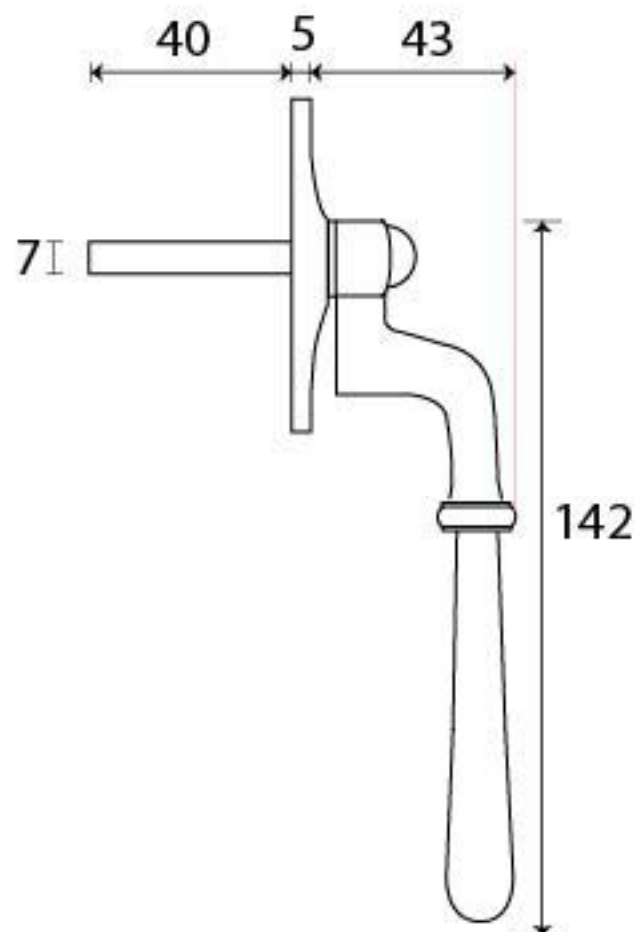

PRODUCT CODE 91451

M5
ESPAG

HANDFORGED
TRADITIONAL
IRON MONGERY

Due to the hand crafted nature of our products all measurements are approximate and should be used as a guide only